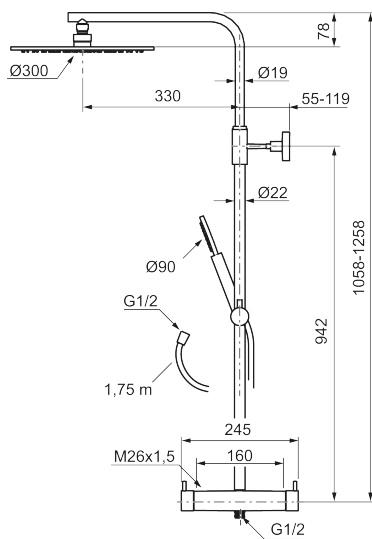

Consist of:

MORA INXX II thermostatic mixer:

- Pressure balanced thermostatic mixer
- With reversible headwork
- Temperature handle with safety stop at 38°C
- With Eco-function
- Approved non-return valves, EN-Standard EN1717

MORA INXX II Shower System:

- Shower hose in metal, PVC- and BPA-free
- With Easy-Clean anti-limescale system
- Adjustable height
- Hand shower 7,5 l/min, shower head 11,3 l/min