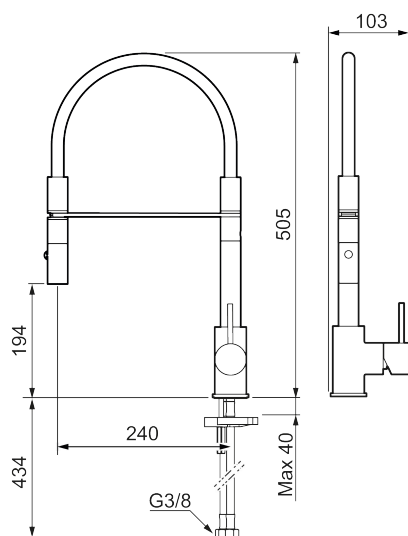

Article number: 272081.60CA **Flow 3 bar:** 6.0 l/m

Description: Polished brass PVD

Unique characteristics

Backflow protection unit type 

- Nozzle with two spray patterns (normal and rinse)
- Ceramic cartridge
- Adjustable flow control and temperature limiter
- Swivel spout, limitation part for 60°, 85°, 110° or 360° included
- Soft PEX® hoses with 3/8" connecting nut (stainless steel braided)
- Approved non-return valves, EN-Standard EN1717
- Hole diameter Ø34-37 mm