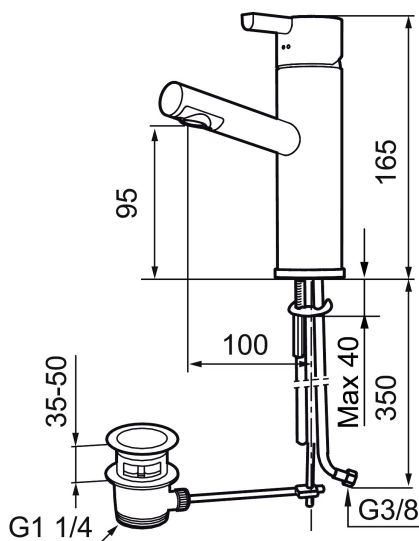

Article number: 707155.0011 **Flow 3 bar:** 7.0 l/m

Description: Chrome/black

Unique characteristics

Energy class

Assessed

Backflow protection unit type

- With pop-up waste
- ESS (energy saving system)
- Ceramic cartridge
- Adjustable flow control and temperature limiter
- Soft PEX[®] hoses with 3/8" connecting nut (stainless steel braided)
- Hole diameter Ø32-37 mm (Ø32-35 mm recommended)