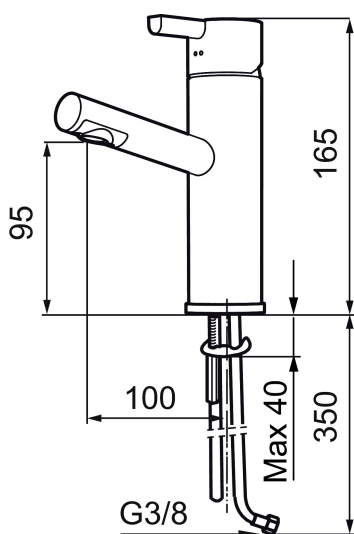

MORA REXX B5 basin mixer

With their simple, minimalist design, Mora REXX mixers are the essence of Scandinavian design and functionality. Their innovation lies in their precision. When tradition and craftsmanship meet state-of-the-art manufacturing methods and inspiring design, the result is Mora REXX. The version shown here is a beautiful basin mixer with built-in intelligent functionality.

Article number: 707150.11 Flow 3 bar: 7.8 l/m

Description: Black PVD

Unique characteristics

Backflow protection unit type 

- ESS (energy saving system)
- Ceramic cartridge
- Adjustable flow control and temperature limiter
- Soft PEX[®] hoses with 3/8" connecting nut (stainless steel braided)
- Hole diameter Ø32-37 mm (Ø32-35 mm recommended)