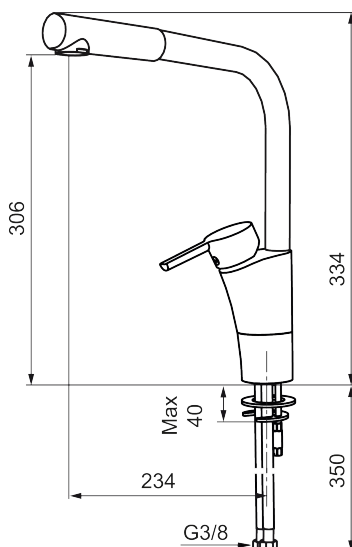

MORA MMIX K6 kitchen mixer

Mora MMIX combines elegance and ergonomic design with energy-efficiency. Soft geometric curves and a timeless style characterise the entire Mora MMIX range. The mixers were developed according to our unique EcoSafe™ concept focusing on low energy consumption and long-term environmental care.

Article number: 732001 Flow 3 bar: 7.5 l/m

Description: Chrome

Unique characteristics

Backflow protection unit type

- ESS (energy saving system)
- Ceramic cartridge with soft closing function
- Adjustable flow control and temperature limiter
- Eco (energy and water saving aerator)
- Soft PEX® hoses with 3/8" connecting nut (stainless steel braided)
- Swivel spout, limitation part for 60°, 85°, 110° or 360° included
- Approved by the Rheumatism Association in Sweden
- Lead Free material
- Hole diameter Ø32-37 mm