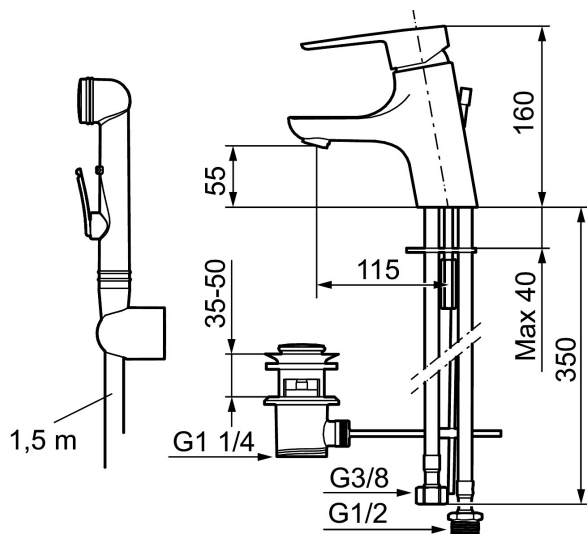

Unique characteristics

Backflow protection unit type

MORA CERA B5 basin mixer

A bathroom is a place for relaxation, pleasure and recharging your batteries. So fill it with enjoyment. Save energy effortlessly, protect against fluctuations in water temperature, take an extra long shower with a clear conscience. Mora Cera puts quality time in your bathroom in countless ways.

Article number: 243056.CA Flow 3 bar: 4.8 l/m

Description: Chrome

- With self-closing hand shower, wall bracket and hose
- With pop-up waste
- ESS (energy saving system)
- Ceramic cartridge with soft closing function
- Adjustable flow control and temperature limiter
- Eco (energy and water saving constant flow aerator, 5 l/min at 200–600 kPa)
- Soft PEX[®] hoses with 3/8" connecting nut (stainless steel braided)
- Approved non-return valves, EN-Standard EN1717
- Hole diameter Ø33,5-37 mm