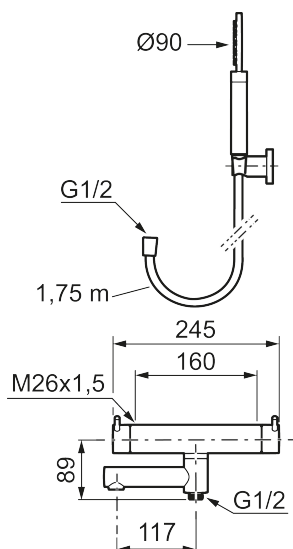

Article number: 270000.62 **Flow 3 bar:** 20.0 l/m

Description: Brushed brass PVD, 160 c/c

Unique characteristics

Backflow protection unit type **EB**

- With hand shower, holder and hose in metal, PVC- and BPA-free
- Swivel spout with built-in diverter
- Pressure balanced thermostatic mixer
- Temperature handle with safety stop at 38°C
- With Eco-function
- Approved non-return valves, EN-Standard EN1717

Article number: 270000.62

Sparepartlist

NO.	ART NO.	RSK	DESCRIPTION
1	209575	8275496	Hand shower, chrome
1	209575.12	8275497	Hand shower, matte black
1	209575.22	8275498	Hand shower, matte white
1	209575.44	8275499	Hand shower, matte grey
1	209575.60	8275500	Hand shower, polished brass PVD
1	209575.62	8275501	Hand shower, brused brass PVD