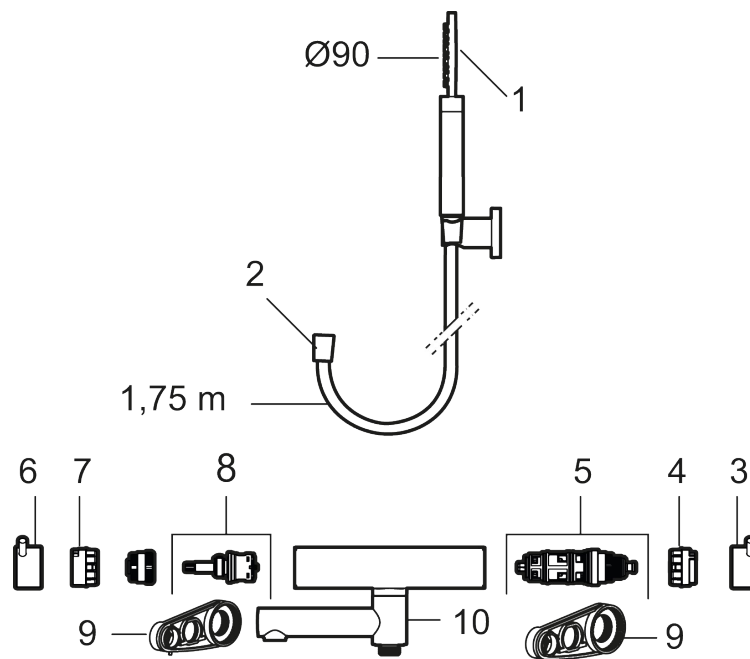

Article number: 270000.62 **Flow 3 bar:** 20.0 l/m

Description: Brushed brass PVD, 160 c/c

Unique characteristics

Backflow protection unit type **EB**

- With hand shower, holder and hose in metal, PVC- and BPA-free
- Swivel spout with built-in diverter
- Pressure balanced thermostatic mixer
- Temperature handle with safety stop at 38°C
- With Eco-function
- Approved non-return valves, EN-Standard EN1717

PRODUCT DESCRIPTION

MORA INXX II bath mixer

With its durable, elegant brushed brass finish and hand shower with a large, round nozzle, makes this mixer looks great and gives a truly relaxing baths. The INXX II collection offers a world-class water experience with constant temperature, high comfort and effective scald protection. The mixer has been tested and approved according to current building regulations and is energy-efficient, which means it reduces water and energy use without compromising on comfort.

Article number: 270000.62

Sparepartlist

NO.	ART NO.	RSK	DESCRIPTION
1	209575	8275496	Hand shower, chrome
1	209575.12	8275497	Hand shower, matte black
1	209575.22	8275498	Hand shower, matte white
1	209575.44	8275499	Hand shower, matte grey
1	209575.60	8275500	Hand shower, polished brass PVD
1	209575.62	8275501	Hand shower, brused brass PVD