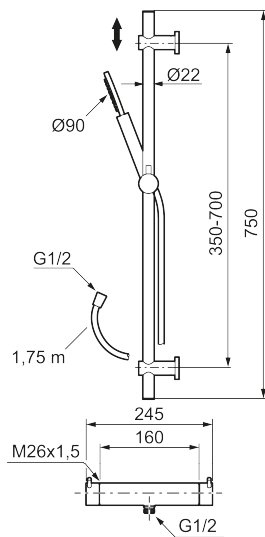

Consist of:

MORA INXX II shower mixer:

- Pressure balanced thermostatic mixer
- Temperature handle with safety stop at 38°C
- With Eco-function
- Approved non-return valves, EN-Standard EN1717

MORA INXX II shower:

- Shower hose in metal, PVC- and BPA-free
- With adjustable wall brackets for usage of existing screw holes
- With Easy-Clean anti-limescale system
- Constant flow 7,5 l/min at 200–600 kPa