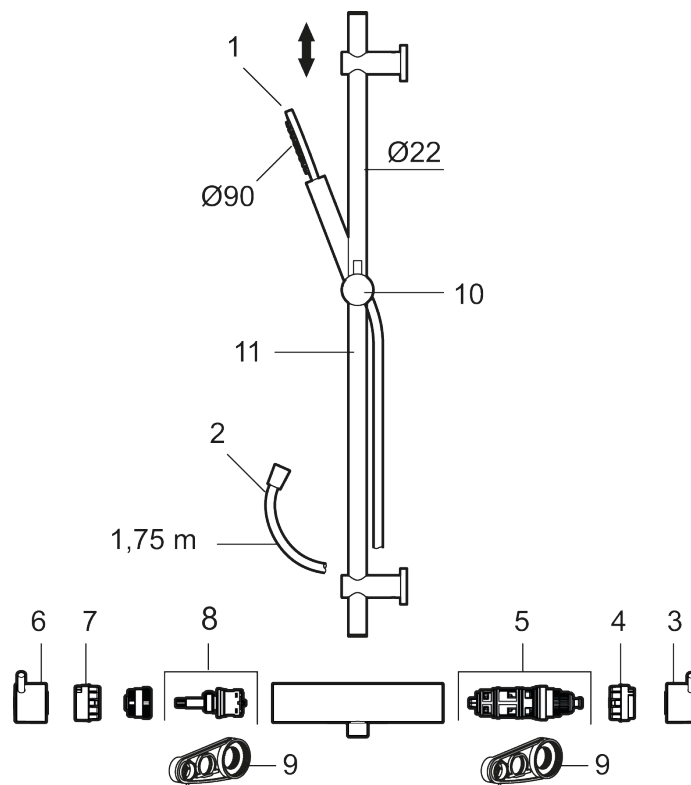

PRODUCT DESCRIPTION

MORA INXX II shower kit

With its durable matt black finish the INXX II combines classic design with high performance, constant temperature, outstanding comfort and effective scald protection. The mixer has been tested and approved according to current building regulations and is energy-efficient, which means it reduces water and energy use without compromising on comfort. The INXX II collection offers a world-class water experience.

About the collection

INXX II is an elegant, timeless collection in a palette of carefully selected colours. Offering a combination of high quality, sober design and outstanding comfort, this is the ultimate collection.

Article number: 271600.12

Sparepartlist

NO.	ART NO.	RSK	DESCRIPTION
1	209575	8275496	Hand shower, chrome
1	209575.12	8275497	Hand shower, matte black
1	209575.22	8275498	Hand shower, matte white
1	209575.44	8275499	Hand shower, matte grey
1	209575.60	8275500	Hand shower, polished brass PVD