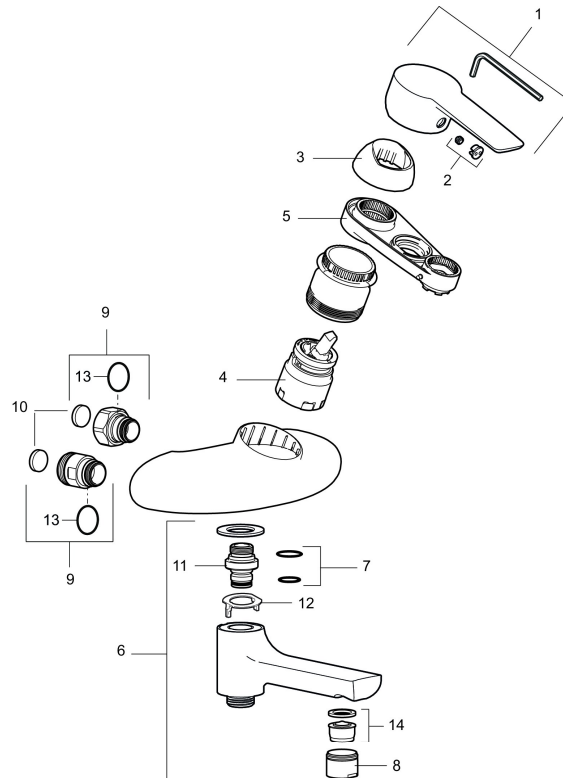

Article number: 250100

Description: Chrome, 150 c/c

- Swivel spout with built-in diverter
- Soft closing with ceramic cartridge
- Adjustable flow control and temperature limiter
- Approved non-return valves, EN-Standard EN1717

## Sparepartlist

NO.	ART NO.	RSK	DESCRIPTION
1	409600.AE	8345186	Lever, complete
2	409392.AE	8344866	Colour marking and mounting screw for lever
3	409410.AE	8591986	Cover nut
4	S600276	8387231	Ceramic cartridge, incl. service tool, 20 l/min
5	891096.AE	8345921	Service tool
6	409656	8344876	Swivel spout, for conversion of shower mixer to bath/shower mixer, chrome
7	209519.AE	8938340	O-ring, for swivel spout
8	131415.AE	8281512	Housing M24 utv., 15 mm, chrome
9	409360.AA	8187781	Inlet connector 150 c/c (left-handed thread), retail packed
9	409361.AE	8228492	Inlet connector 160 c/c
10	409359.AA	8345172	Filter kit for connecting links, retail packed

NO.	ART NO.	RSK	DESCRIPTION
11	409366.AE		Nipple M18x1 with o-ring for bath mixer
12	129154.AE	8295332	Stop ring
13	129131.AE	8295316	O-ring (18,1 x 1,6), 2 pcs
14	139783.AE	8281546	Aerator inlet, 20–24 l/min at 300 kPa