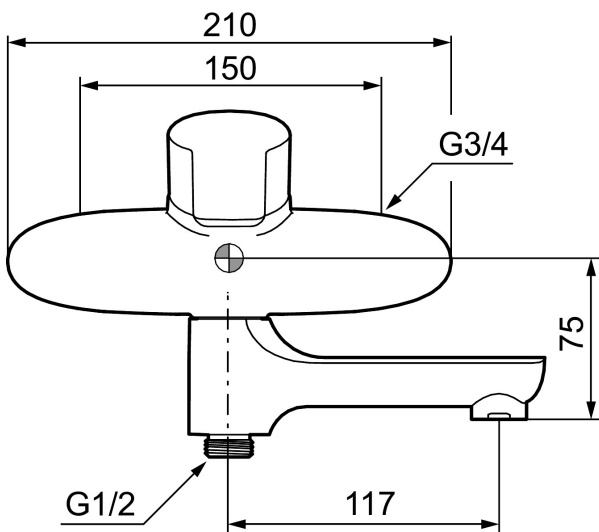

MORA CERA W5 bath mixer

A bathroom is a place for relaxation, pleasure and recharging your batteries. So fill it with enjoyment. Save energy effortlessly, protect against fluctuations in water temperature, take an extra long shower with a clear conscience. Mora Cera puts quality time in your bathroom in countless ways.

Article number: 250100

Description: Chrome, 150 c/c

- Swivel spout with built-in diverter
- Soft closing with ceramic cartridge
- Adjustable flow control and temperature limiter
- Approved non-return valves, EN-Standard EN1717

Unique characteristics

Backflow protection unit type