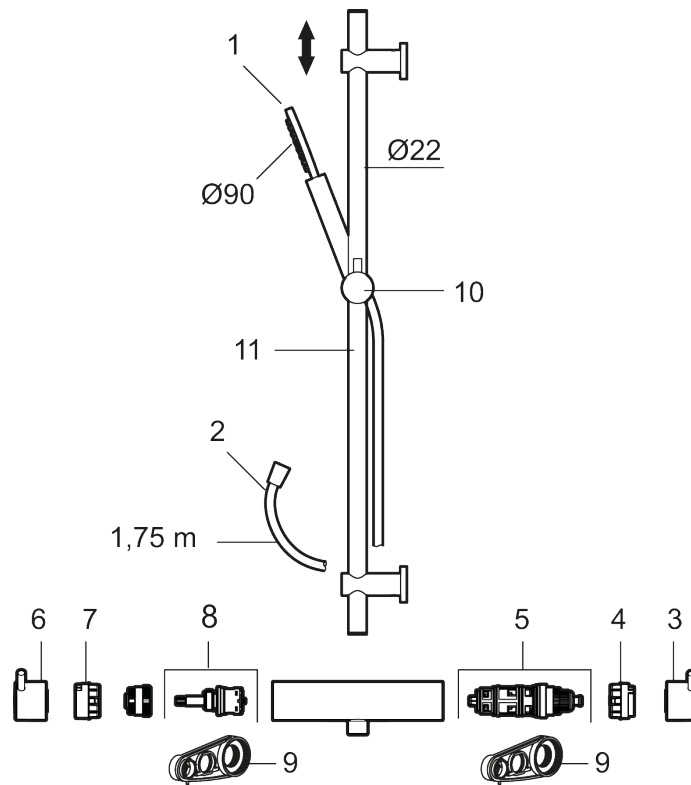

MORA INXX II shower:

- Shower hose in metal, PVC- and BPA-free
- With adjustable wall brackets for usage of existing screw holes
- With Easy-Clean anti-limescale system
- Constant flow 7,5 l/min at 200–600 kPa

Article number: 271600

Sparepartlist

NO.	ART NO.	RSK	DESCRIPTION
1	209575	8275496	Hand shower, chrome
1	209575.12	8275497	Hand shower, matte black
1	209575.22	8275498	Hand shower, matte white
1	209575.44	8275499	Hand shower, matte grey
1	209575.60	8275500	Hand shower, polished brass PVD