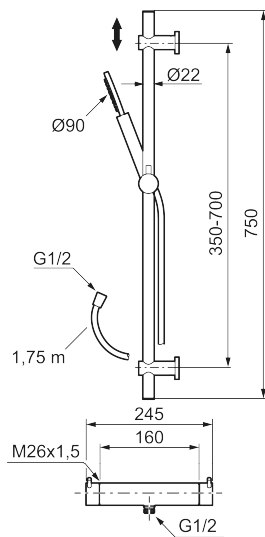

Article number: 271600 Flow 3 bar: 7.3 l/m

Description: Chrome, 160 c/c

Unique characteristics

Consist of:

MORA INXX II shower mixer:

- Pressure balanced thermostatic mixer
- Temperature handle with safety stop at 38°C
- With Eco-function
- Approved non-return valves, EN-Standard EN1717

MORA INXX II shower:

- Shower hose in metal, PVC- and BPA-free
- With adjustable wall brackets for usage of existing screw holes
- With Easy-Clean anti-limescale system
- Constant flow 7,5 l/min at 200–600 kPa

Article number: 271600

Sparepartlist

NO.	ART NO.	RSK	DESCRIPTION
1	209575	8275496	Hand shower, chrome
1	209575.12	8275497	Hand shower, matte black
1	209575.22	8275498	Hand shower, matte white
1	209575.44	8275499	Hand shower, matte grey
1	209575.60	8275500	Hand shower, polished brass PVD