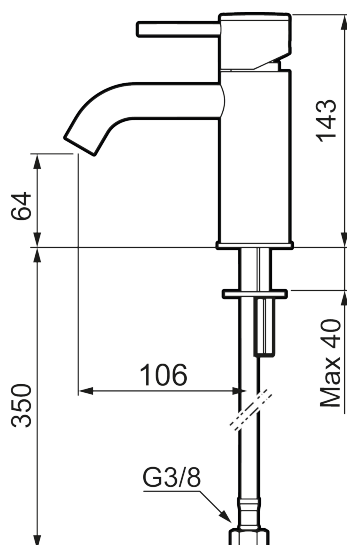

## MORA INXX II soft, small basin mixer

INXX II basin mixers are available in three different heights, including small which is suitable for small basins. With its durable, trendy polished brass finish and essential design, the INXX II soft enhances the feeling of comfort, quality and elegance in your bathroom. The mixer has been tested and approved according to current building regulations and is energy-efficient, which means it reduces water and energy use without compromising on comfort. A push down-waste in a matching colour is available as an accessory.

Article number: 273001.60CA Flow 3 bar: 4.5 l/m

Description: Polished brass PVD

#### Unique characteristics

Backflow protection unit type 

- Ceramic cartridge
- Adjustable flow control and temperature limiter
- Eco (energy and water saving constant flow aerator, 5 l/min at 200–600 kPa)
- Soft PEX® hoses with 3/8" connecting nut (stainless steel braided)
- Hole diameter Ø34-37 mm