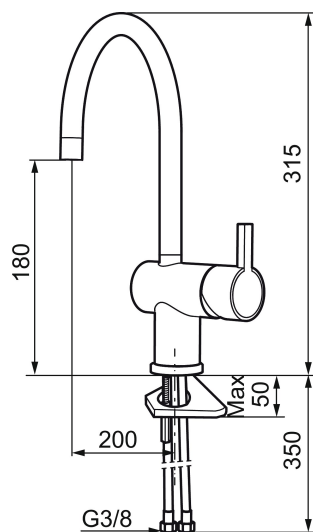

Article number: 707100.11 Flow 3 bar: 7.6 l/m

Description: Black PVD

Unique characteristics

Backflow protection unit type

- ESS (energy saving system)
- Ceramic cartridge
- Adjustable flow control and temperature limiter
- Eco (energy and water saving constant flow aerator, 7,6 l/min at 200–600 kPa)
- Soft PEX[®] hoses with 3/8" connecting nut (stainless steel braided)
- Swivel spout, limitation part for 60°, 120° or 360° included
- Hole diameter Ø32-35 mm

Article number: 707100.11

Sparepartlist

NO.	ART NO.	RSK	DESCRIPTION
1	209500.AE	8346901	Handle, chrome
1	209500.0011AE	8346917	Handle, chrome/black
2	409337	8346503	Care-handle, chrome
3	209501.AE	8346902	Cover nut, chrome
4	209493.AE	8345204	Ceramic cartridge, ESS
4	708301.AE	8345093	Ceramic cartridge
5	209506.AE	8346907	L-spout, complete, chrome
5	209506.0011AE	8326728	L-spout, complete, chrome/black
6	209502.AE	8346903	Aerator kit, L-spout, 7,6 l/min at 200–600 kPa, chrome
6	209502.0011AE	8346921	Aerator kit, L-spout, 7,6 l/min at 200–600 kPa, chrome/black
7	209508.AE	8346909	J-spout, complete, chrome
8	209507.AE	8346908	C-spout, complete, chrome
9	209503.AE	8346904	Aerator M18 int., 7,6 l/min at 200–600 kPa, chrome
10	209520.AE	8346910	Gasket kit, incl. o-rings, limitation part, screw and wrench
11	708779.AE		Fastening details, kitchen
12	209518.AE	8346911	Fastening details

NO.	ART NO.	RSK	DESCRIPTION
13	209562.AE		Locating ring, basin
14	209563.AE	8295335	Locating ring, kitchen
15	459013		Locking screw
16	409480.AE	8393983	Aerator M18 int., ball joint, 7–9 l/min at 300 kPa