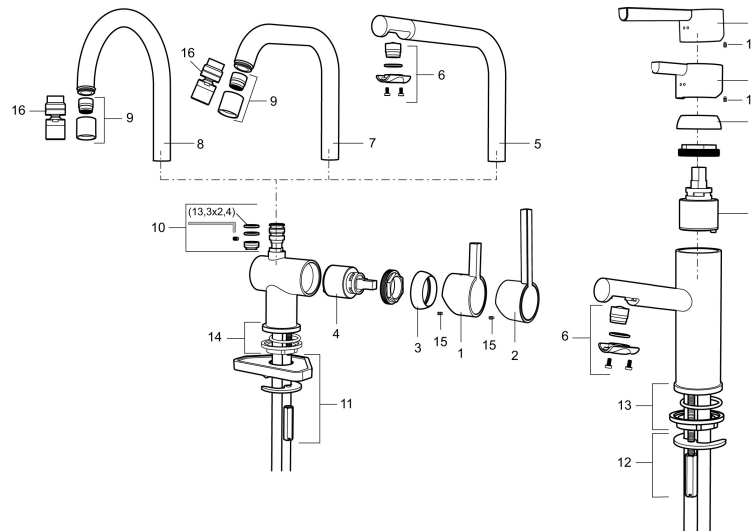

Article number: 707100.11 Flow 3 bar: 7.6 l/m

Description: Black PVD

Unique characteristics

Backflow protection unit type

- ESS (energy saving system)
- Ceramic cartridge
- Adjustable flow control and temperature limiter
- Eco (energy and water saving constant flow aerator, 7,6 l/min at 200–600 kPa)
- Soft PEX[®] hoses with 3/8" connecting nut (stainless steel braided)
- Swivel spout, limitation part for 60°, 120° or 360° included
- Hole diameter Ø32-35 mm

Article number: 707100.11

Sparepartlist

NO.	ART NO.	RSK	DESCRIPTION
1	209500.AE	8346901	Handle, chrome
1	209500.0011AE	8346917	Handle, chrome/black
2	409337	8346503	Care-handle, chrome
3	209501.AE	8346902	Cover nut, chrome
4	209493.AE	8345204	Ceramic cartridge, ESS
4	708301.AE	8345093	Ceramic cartridge
5	209506.AE	8346907	L-spout, complete, chrome
5	209506.0011AE	8326728	L-spout, complete, chrome/black
6	209502.AE	8346903	Aerator kit, L-spout, 7,6 l/min at 200–600 kPa, chrome
6	209502.0011AE	8346921	Aerator kit, L-spout, 7,6 l/min at 200–600 kPa, chrome/black
7	209508.AE	8346909	J-spout, complete, chrome
8	209507.AE	8346908	C-spout, complete, chrome
9	209503.AE	8346904	Aerator M18 int., 7,6 l/min at 200–600 kPa, chrome
10	209520.AE	8346910	Gasket kit, incl. o-rings, limitation part, screw and wrench
11	708779.AE		Fastening details, kitchen
12	209518.AE	8346911	Fastening details

NO.	ART NO.	RSK	DESCRIPTION
13	209562.AE		Locating ring, basin
14	209563.AE	8295335	Locating ring, kitchen
15	459013		Locking screw
16	409480.AE	8393983	Aerator M18 int., ball joint, 7–9 l/min at 300 kPa