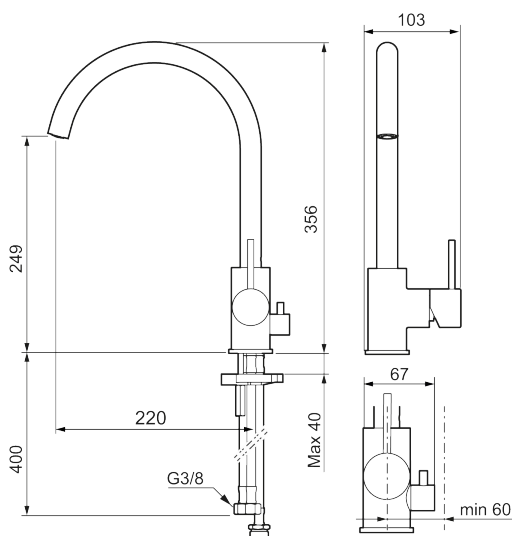

## MORA INXX II soft kitchen mixer

**Article number:** 272151.12LD3 **Flow 3 bar:** 3.8 l/m

**Description:** Matte black, LEED/BREEAM compliant

- Ceramic cartridge
- Adjustable flow control and temperature limiter
- Soft PEX® hoses with 3/8" connecting nut (stainless steel braided)
- Swivel spout, limitation part for 60°, 85°, 110° or 360° included
- With dish washer valve CW, not adjustable to HW
- Hole diameter Ø34-37 mm

### Unique characteristics

Backflow protection unit type 

PRODUCT DESCRIPTION

MORA INXX II soft kitchen mixer

Article number:  
272151.12LD3

Sparepartlist

NO.	ART NO.	RSK	DESCRIPTION
1	409700.AE	8394069	Lever, complete, chrome
1	409700.12AE	8394070	Lever, complete, matte black
1	409700.22AE	8394071	Lever, complete, matte white
1	409700.44AE	8394072	Lever, complete, matte grey
1	409700.60AE	8394073	Lever, complete, polished brass PVD
1	409700.62AE	8394074	Lever, complete, brushed brass PVD
1	409700.76AE	8394075	Lever, complete, brushed nickel
2	409702.AE	8437059	Ceramic cartridge
3	S600230		Aerator M21,5 ext., Z
4	S600055		Fastening details
5	209565.AE		Limitation segment
6	708843.AE	8295357	O-ring (15,54 x 2,62), 2 pcs
7	S600308	8387263	Stabilizer kit
8	409707.AE	8394082	Ceramic cartridge for dish washer connection