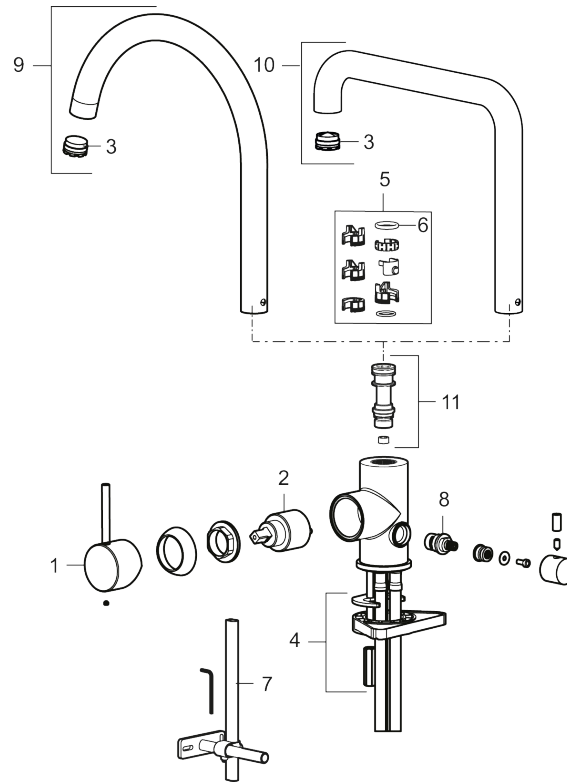

## MORA INXX II soft kitchen mixer

**Article number:** 272151.12LD3 **Flow 3 bar:** 3.8 l/m

**Description:** Matte black, LEED/BREEAM compliant

- Ceramic cartridge
- Adjustable flow control and temperature limiter
- Soft PEX® hoses with 3/8" connecting nut (stainless steel braided)
- Swivel spout, limitation part for 60°, 85°, 110° or 360° included
- With dish washer valve CW, not adjustable to HW
- Hole diameter Ø34-37 mm

### Unique characteristics

Backflow protection unit type 

PRODUCT DESCRIPTION

MORA INXX II soft kitchen mixer

Article number:  
272151.12LD3

Sparepartlist

NO.	ART NO.	RSK	DESCRIPTION
1	409700.AE	8394069	Lever, complete, chrome
1	409700.12AE	8394070	Lever, complete, matte black
1	409700.22AE	8394071	Lever, complete, matte white
1	409700.44AE	8394072	Lever, complete, matte grey
1	409700.60AE	8394073	Lever, complete, polished brass PVD
1	409700.62AE	8394074	Lever, complete, brushed brass PVD
1	409700.76AE	8394075	Lever, complete, brushed nickel
2	409702.AE	8437059	Ceramic cartridge
3	S600230		Aerator M21,5 ext., Z
4	S600055		Fastening details
5	209565.AE		Limitation segment
6	708843.AE	8295357	O-ring (15,54 x 2,62), 2 pcs
7	S600308	8387263	Stabilizer kit
8	409707.AE	8394082	Ceramic cartridge for dish washer connection