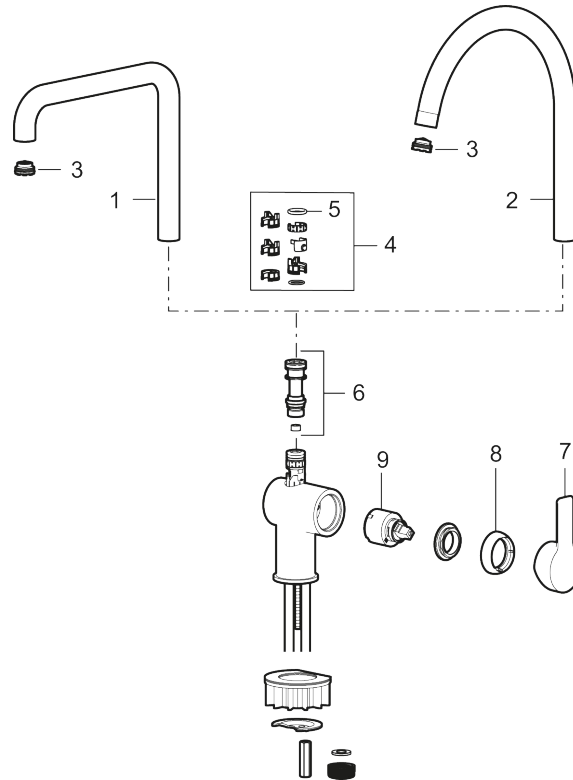

**Article number:** 344051.12LD3 **Flow 3 bar:** 3.8 l/m

**Description:** Matte black, LEED/BREEAM compliant

- Adjustable flow control and temperature limiter
- Swivel spout, limitation part for 60°, 85°, 110° or 360° included
- Soft PEX® hoses with 3/8" connecting nut (stainless steel braided)
- Lead Free material
- Hole diameter Ø34-37 mm

### Unique characteristics

Backflow protection unit type 

PRODUCT DESCRIPTION

LYNX sharp kitchen mixer

The bold angles of this kitchen mixer bring depth and presence to your interior. Available in matte black or crisp chrome, it's a mixer that's as functional as it is attractive.

Article number:

344051.12LD3

Sparepartlist

NO.	ART NO.	RSK	DESCRIPTION
1	409713.AE	8441034	Swivel spout, chrome
1	409713.12AE	8441035	Swivel spout, matte black
2	409712.AE	8441027	Swivel spout, chrome
2	409712.12AE	8441028	Swivel spout, matte black
3	S600230		Aerator M21,5 ext., Z
4	209565.AE		Limitation segment
5	708843.AE	8295357	O-ring (15,54 x 2,62), 2 pcs
6	S600231		Spout nipple, complete
7	S600243	8387197	
7	S600243.12	8387198	
8	S600240	8397022	
8	S600240.12	8397023	

NO.	ART NO.	RSK	DESCRIPTION
9	708301.AE	8345093	Ceramic cartridge