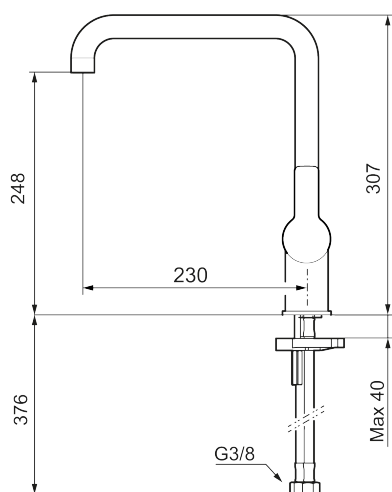

Unique characteristics

Backflow protection unit type