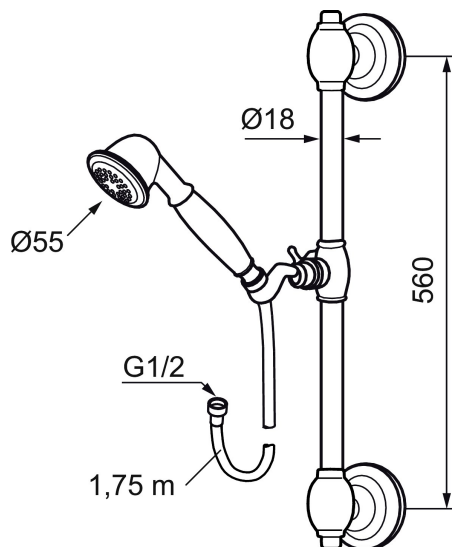

MORA CLASSIC shower set

Mora Classic is an exclusive range of taps with solid, rounded lines that embrace the design ideals of the past. All the parts are made of metal with genuine Mora quality. In addition to providing outstanding comfort and safety, the Mora Classic shower system adds an exclusive touch to your whole bathroom interior. This is modern technology fused with classic style at its best.

Article number: 130277

Description: Chrome

- All parts are made in metall
- Shower hose in metal, PVC- and BPA-free

Uniqe characteristics

PRODUCT DESCRIPTION

MORA CLASSIC shower set

Mora Classic is an exclusive range of taps with solid, rounded lines that embrace the design ideals of the past. All the parts are made of metal with genuine Mora quality. In addition to providing outstanding comfort and safety, the Mora Classic shower system adds an exclusive touch to your whole bathroom interior. This is modern technology fused with classic style at its best.

Article number: 130277

Sparepartlist

NO.	ART NO.	RSK	DESCRIPTION
1	131183	8180699	Shower head 120 mm
2	130802.AE	8198066	Handshower
3	139830.ae		Slider 18 mm, chrome
4	139749.AE		Slider 20 mm, chrome
4	139749.0065AE		Slider 20 mm, chrome/gold
5	139835.AE	8199159	Shower hose in metal, 1750 mm
6	130550.AE	8180374	Clip for shower bar
7	139761	8541681	Diverter, complete, chrome
7	139761.0065	8541682	Diverter, complete, chrome/gold