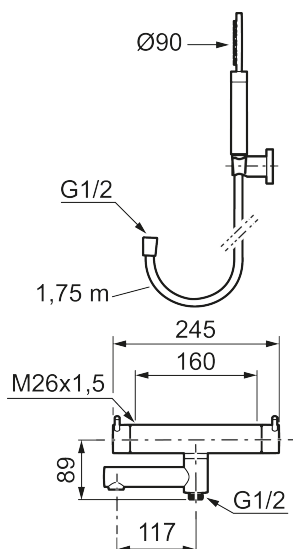

Article number: 270000.60

Description: Polished brass PVD, 160 c/c

Unique characteristics

Backflow protection unit type

- With hand shower, holder and hose in metal, PVC- and BPA-free
- Swivel spout with built-in diverter
- Pressure balanced thermostatic mixer
- Temperature handle with safety stop at 38°C
- With Eco-function
- Approved non-return valves, EN-Standard EN1717

Article number: 270000.60

Sparepartlist

NO.	ART NO.	RSK	DESCRIPTION
1	209575	8275496	Hand shower, chrome
1	209575.12	8275497	Hand shower, matte black
1	209575.22	8275498	Hand shower, matte white
1	209575.44	8275499	Hand shower, matte grey
1	209575.60	8275500	Hand shower, polished brass PVD
1	209575.62	8275501	Hand shower, brused brass PVD