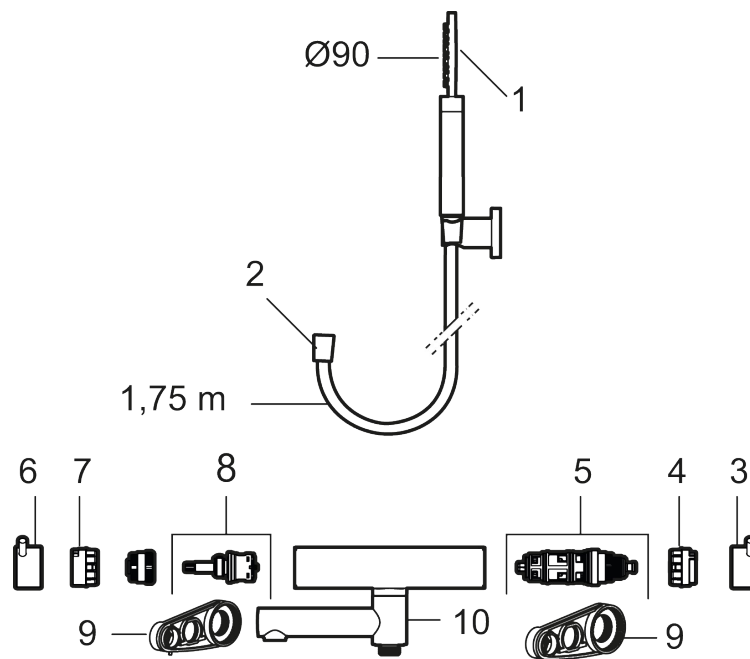

Article number: 270000.60

Description: Polished brass PVD, 160 c/c

Unique characteristics

Backflow protection unit type

- With hand shower, holder and hose in metal, PVC- and BPA-free
- Swivel spout with built-in diverter
- Pressure balanced thermostatic mixer
- Temperature handle with safety stop at 38°C
- With Eco-function
- Approved non-return valves, EN-Standard EN1717

PRODUCT DESCRIPTION

MORA INXX II bath mixer

With its durable, trendy polished brass finish and hand shower with a large, round nozzle, makes this mixer looks great and gives a truly relaxing baths. The INXX II collection offers a world-class water experience with constant temperature, high comfort and effective scald protection. The mixer has been tested and approved according to current building regulations and is energy-efficient, which means it reduces water and energy use without compromising on comfort.

Article number: 270000.60

Sparepartlist

NO.	ART NO.	RSK	DESCRIPTION
1	209575	8275496	Hand shower, chrome
1	209575.12	8275497	Hand shower, matte black
1	209575.22	8275498	Hand shower, matte white
1	209575.44	8275499	Hand shower, matte grey
1	209575.60	8275500	Hand shower, polished brass PVD
1	209575.62	8275501	Hand shower, brused brass PVD