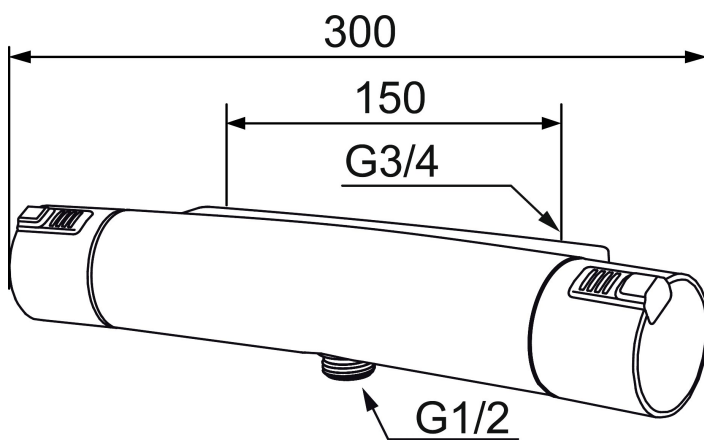

MORA MMIX T5 shower mixer

Mora MMIX combines elegance and ergonomic design with energy-efficiency. Soft geometric curves and a timeless style characterise the entire Mora MMIX range. The mixers were developed according to our unique EcoSafe™ concept focusing on low energy consumption and long-term environmental care.

Article number: 731100.0011

Description: Chrome/black, 150 c/c

Unique characteristics

Backflow protection unit type 

- With shower connection down
- Pressure balanced thermostatic mixer
- Temperature handle with safety stop at 38°C
- With Eco-function
- Lead Free material
- Approved non-return valves, EN-Standard EN1717