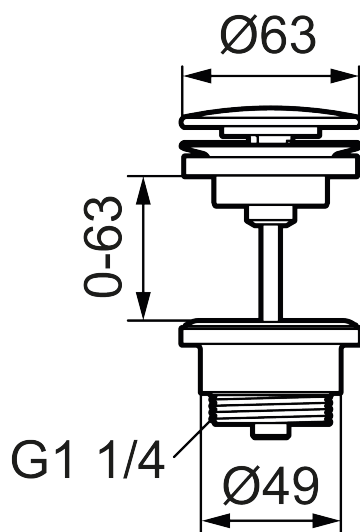

Unique characteristics

Basin waste - free flow

Article number: S600066

Description: Chrome

- For basins in thicker materials without spillway overflow
- Mounting depth under the basin: 35 mm