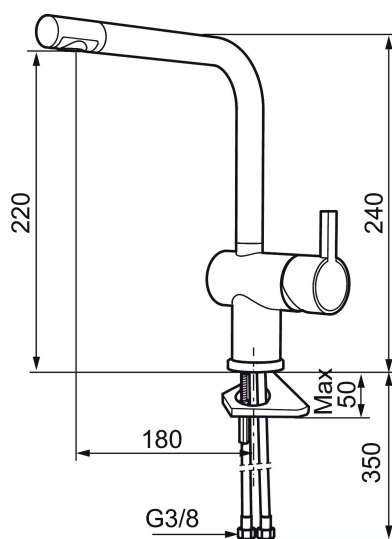

Article number: 707110.0011 Flow 3 bar: 8.1 l/m

Description: Chrome/black

### Unique characteristics

Backflow protection unit type 

- ESS (energy saving system)
- Ceramic cartridge
- Adjustable flow control and temperature limiter
- Eco (energy and water saving constant flow aerator, 7,6 l/min at 200–600 kPa)
- Soft PEX<sup>®</sup> hoses with 3/8" connecting nut (stainless steel braided)
- Swivel spout, limitation part for 60°, 120° or 360° included
- Hole diameter Ø32-35 mm