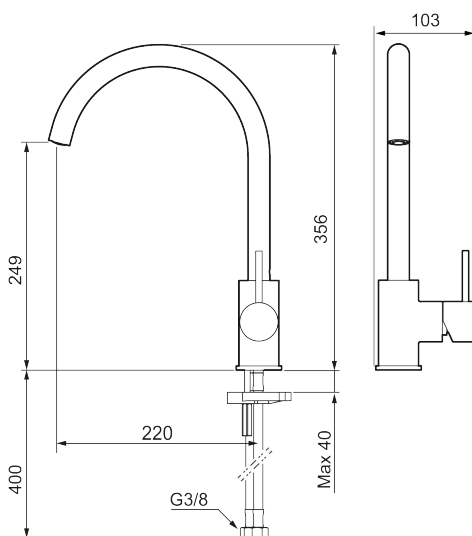

Article number: 272101.76CA **Flow 3 bar:** 6.0 l/m

Description: Brushed nickel

Unique characteristics

Backflow protection unit type 

- Ceramic cartridge
- Adjustable flow control and temperature limiter
- Soft PEX[®] hoses with 3/8" connecting nut (stainless steel braided)
- Swivel spout, limitation part for 60°, 85°, 110° or 360° included
- Hole diameter Ø34-37 mm