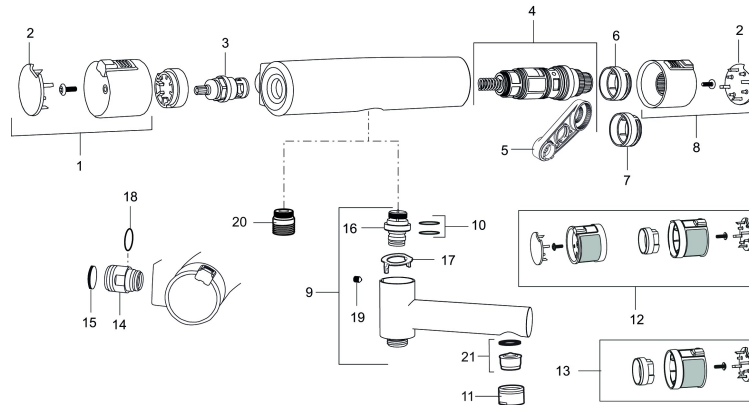

Article number: 730100.DB

Sparepartlist

NO.	ART NO.	RSK	DESCRIPTION
1	409353.AA	8345088	On/off handle, complete, chrome, retail packed
1	409353.0011AA	8345087	On/off handle, complete, chrome/black, retail packed
2	409358.AA	8345089	End cover, chrome, retail packed
2	409358.0011AA	8345090	End cover, black, retail packed
3	S600274	8397028	Ceramic headwork (G15)
4	S600275	8397029	Thermostatic cartridge, complete, incl. service tool
5	S600298	3870203	Service tool
6	S600311	8397045	Scalding protection ring (standard), black
7	409364.AE	8346506	Scalding protection ring, (max 42 °C)
8	409352.AA	8345086	Temperature handle, complete, chrome, retail packed
8	409352.0011AA	8345085	Temperature handle, complete, chrome/black, retail packed
9	409356	8344853	Swivel spout, for conversion of shower mixer to bath/shower mixer, chrome
10	209519.AE	8938340	O-ring, for swivel spout
11	131415.AE	8281512	Housing M24 utv., 15 mm, chrome
12	409370.AA	8345139	Rebuild kit, care, black/chrome, retail packed
12	409370.0085AA	8345162	Rebuild kit, care, lime/black, retail packed
12	409370.0095AE	8345210	Rebuild kit, care, red/black
13	409440.AE	8345211	Rebuild kit with fixed temp. stop, care, chrome

NO.	ART NO.	RSK	DESCRIPTION
14	409360.AA	8187781	Inlet connector 150 c/c (left-handed thread), retail packed
14	409361.AE	8228492	Inlet connector 160 c/c
15	409359.AA	8345172	Filter kit for connecting links, retail packed
16	409366.AE		Nipple M18x1 with o-ring for bath mixer
17	38521000	8295345	Stop ring
18	129131.AE	8295316	O-ring (18,1 x 1,6), 2 pcs
19	708655.AE	8295447	Locking screw
20	409365.AE	8187026	Nipple M18x1 - G1/2
21	139783.AE	8281546	Aerator inlet, 20–24 l/min at 300 kPa