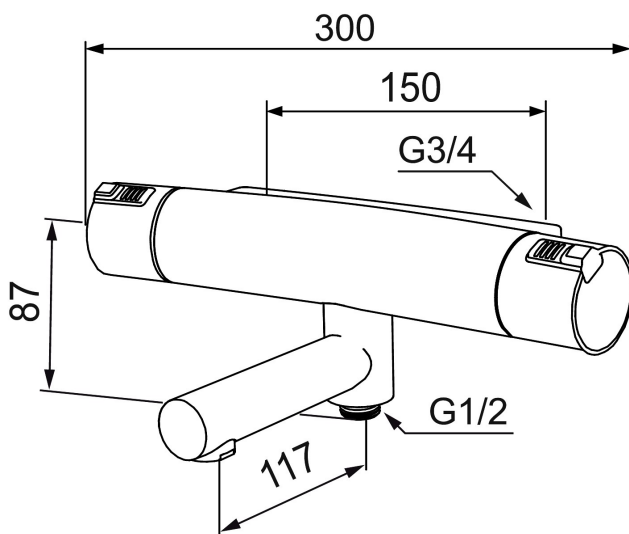

Article number: 730100.DB

Description: Chrome, 150 c/c, incl. s-connection (2x701001)

Unique characteristics

- Swivel spout with built-in diverter
- Pressure balanced thermostatic mixer
- Temperature handle with safety stop at 38°C
- With Eco-function
- Lead Free material
- Approved non-return valves, EN-Standard EN1717

Backflow protection unit type **EB**

PRODUCT DESCRIPTION

MORA MMIX T5 bath mixer

Mora MMIX combines elegance and ergonomic design with energy-efficiency. Soft geometric curves and a timeless style characterise the entire Mora MMIX range. The mixers were developed according to our unique EcoSafe™ concept focusing on low energy consumption and long-term environmental care.

NO.	ART NO.	RSK	DESCRIPTION
14	409360.AA	8187781	Inlet connector 150 c/c (left-handed thread), retail packed
14	409361.AE	8228492	Inlet connector 160 c/c
15	409359.AA	8345172	Filter kit for connecting links, retail packed
16	409366.AE		Nipple M18x1 with o-ring for bath mixer
17	38521000	8295345	Stop ring
18	129131.AE	8295316	O-ring (18,1 x 1,6), 2 pcs
19	708655.AE	8295447	Locking screw
20	409365.AE	8187026	Nipple M18x1 - G1/2
21	139783.AE	8281546	Aerator inlet, 20–24 l/min at 300 kPa