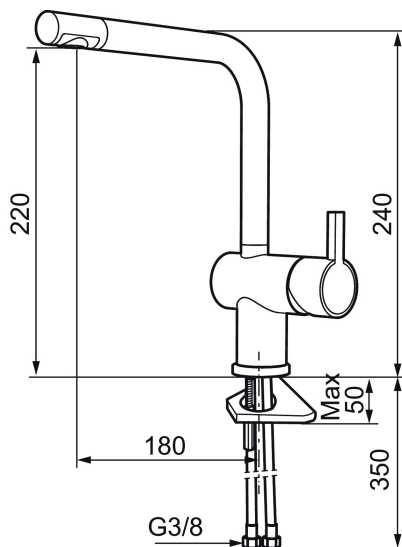

Article number: 707110 Flow 3 bar: 8.1 l/m

Description: Chrome

Unique characteristics

Backflow protection unit type

- ESS (energy saving system)
- Ceramic cartridge
- Adjustable flow control and temperature limiter
- Eco (energy and water saving constant flow aerator, 7,6 l/min at 200–600 kPa)
- Soft PEX[®] hoses with 3/8" connecting nut (stainless steel braided)
- Swivel spout, limitation part for 60°, 120° or 360° included
- Hole diameter Ø32-35 mm

Article number: 707110

Sparepartlist

NO.	ART NO.	RSK	DESCRIPTION
1	209500.AE	8346901	Handle, chrome
1	209500.0011AE	8346917	Handle, chrome/black
2	409337	8346503	Care-handle, chrome
3	209501.AE	8346902	Cover nut, chrome
4	209493.AE	8345204	Ceramic cartridge, ESS
4	708301.AE	8345093	Ceramic cartridge
5	209506.AE	8346907	L-spout, complete, chrome
5	209506.0011AE	8326728	L-spout, complete, chrome/black
6	209502.AE	8346903	Aerator kit, L-spout, 7,6 l/min at 200–600 kPa, chrome
6	209502.0011AE	8346921	Aerator kit, L-spout, 7,6 l/min at 200–600 kPa, chrome/black
7	209508.AE	8346909	J-spout, complete, chrome
8	209507.AE	8346908	C-spout, complete, chrome
9	209503.AE	8346904	Aerator M18 int., 7,6 l/min at 200–600 kPa, chrome
10	209520.AE	8346910	Gasket kit, incl. o-rings, limitation part, screw and wrench
11	708779.AE		Fastening details, kitchen

NO.	ART NO.	RSK	DESCRIPTION
12	209518.AE	8346911	Fastening details
13	209562.AE		Locating ring, basin
14	209563.AE	8295335	Locating ring, kitchen
15	459013		Locking screw
16	409480.AE	8393983	Aerator M18 int., ball joint, 7–9 l/min at 300 kPa