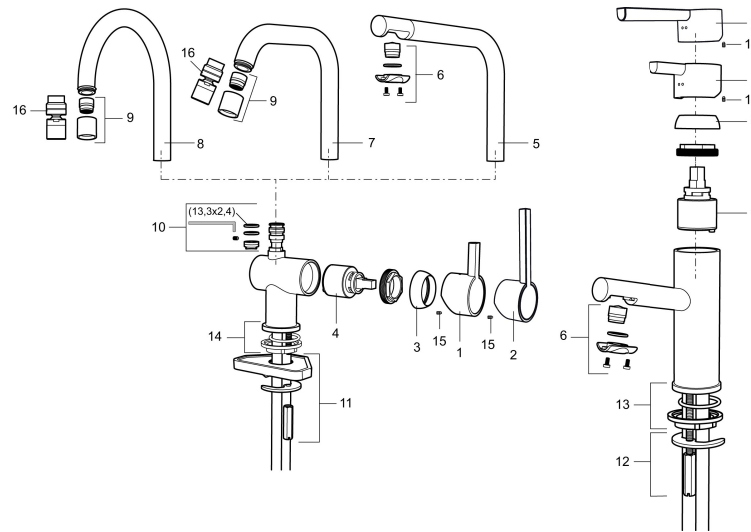

Article number: 707110 Flow 3 bar: 8.1 l/m

Description: Chrome

Unique characteristics

Backflow protection unit type

- ESS (energy saving system)
- Ceramic cartridge
- Adjustable flow control and temperature limiter
- Eco (energy and water saving constant flow aerator, 7,6 l/min at 200–600 kPa)
- Soft PEX[®] hoses with 3/8" connecting nut (stainless steel braided)
- Swivel spout, limitation part for 60°, 120° or 360° included
- Hole diameter Ø32-35 mm

Article number: 707110

Sparepartlist

NO.	ART NO.	RSK	DESCRIPTION
1	209500.AE	8346901	Handle, chrome
1	209500.0011AE	8346917	Handle, chrome/black
2	409337	8346503	Care-handle, chrome
3	209501.AE	8346902	Cover nut, chrome
4	209493.AE	8345204	Ceramic cartridge, ESS
4	708301.AE	8345093	Ceramic cartridge
5	209506.AE	8346907	L-spout, complete, chrome
5	209506.0011AE	8326728	L-spout, complete, chrome/black
6	209502.AE	8346903	Aerator kit, L-spout, 7,6 l/min at 200–600 kPa, chrome
6	209502.0011AE	8346921	Aerator kit, L-spout, 7,6 l/min at 200–600 kPa, chrome/black
7	209508.AE	8346909	J-spout, complete, chrome
8	209507.AE	8346908	C-spout, complete, chrome
9	209503.AE	8346904	Aerator M18 int., 7,6 l/min at 200–600 kPa, chrome
10	209520.AE	8346910	Gasket kit, incl. o-rings, limitation part, screw and wrench
11	708779.AE		Fastening details, kitchen

NO.	ART NO.	RSK	DESCRIPTION
12	209518.AE	8346911	Fastening details
13	209562.AE		Locating ring, basin
14	209563.AE	8295335	Locating ring, kitchen
15	459013		Locking screw
16	409480.AE	8393983	Aerator M18 int., ball joint, 7–9 l/min at 300 kPa