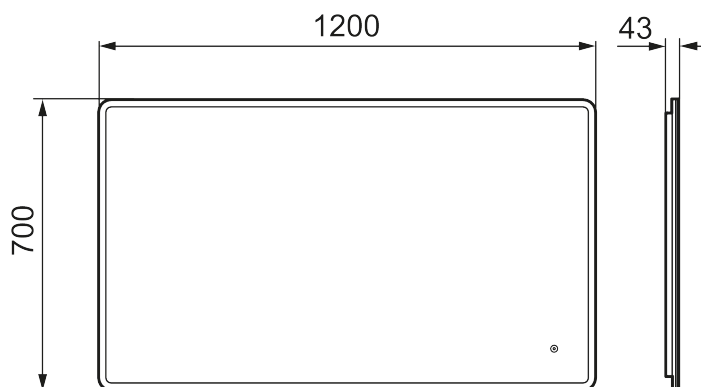

MORA CARA I

Cara shares a similar design to our Solo I, with a touch-controlled LED frame behind white acrylic which surrounds the mirror. Cara's lighting can be adjusted in brightness and tone to enhance the atmosphere of your space. Its function can be further enhanced with the addition of built-in Bluetooth speakers for the ultimate in mood spaces.

About the collection

Minimal design, with concealed LED framing and optional Bluetooth speaker system in a package that gives atmospheric a new meaning.

Article number: 953110

Description: 1200 x 700 mm

Unique characteristics

- Frame with integrated lighting
- Energy efficient LED lighting
- Copper-free glass with safety film
- Steam free with heated demister pad
- Touch operated on/off
- Adjustable light temperature: 2 700–6 400 K
- IP 44 certified, third party CE certified
- Mounting distance from wall: 43 mm