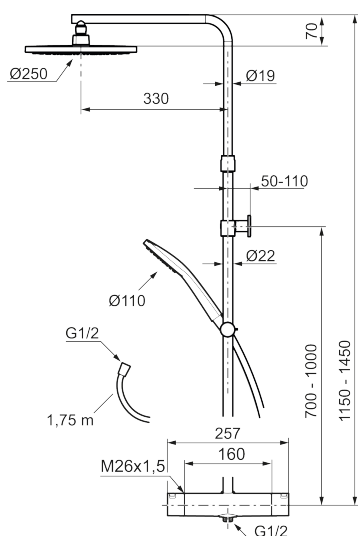

Unique characteristics

Backflow protection unit type **EB**