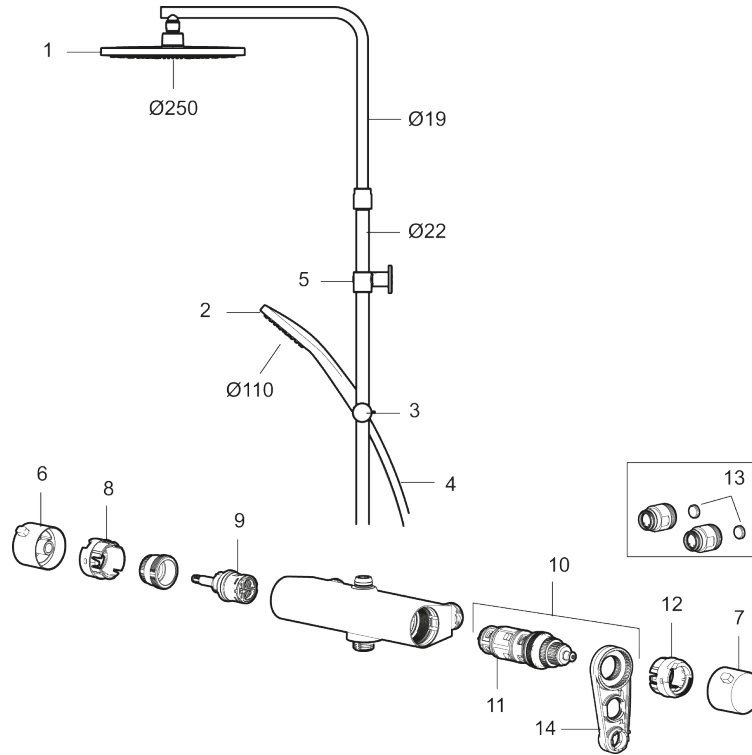

MORA LYNX Shower System:

- Shower hose in metal, PVC- and BPA-free
- With Easy-Clean anti-limescale system
- Wall bracket freely adjustable in height, 700–1000 from connection and 50–100 mm from wall, 2x20 mm spacers included, with sealing, hidden pipe joint

Article number: 341800.12

Sparepartlist

NO.	ART NO.	RSK	DESCRIPTION
1	S600196	8237572	Shower head, 250 mm
1	S600196.12	8237573	
2	S600238	8233065	
2	S600238.12	8233100	
3	S600246	8239619	Slider, chrome
3	S600246.12	8239664	Slider, matte black
4	S600109	8252036	Shower hose, chrome
4	S600109.12	8236624	Shower hose in metal, 1750 mm, matte black
5	S600094	8221921	Wall bracket, chrome
6	S600237	8397026	
6	S600237.12	8397027	
7	S600236	8397024	
7	S600236.12	8397025	

NO.	ART NO.	RSK	DESCRIPTION
8	S600022	8439704	Stop ring, reversible
9	S600020	8441462	Ceramic headwork, with service tool (shower mixer)
9	S600269	8387232	Ceramic headwork, without tool (shower mixer)
10	S600084	8439709	Thermostatic cartridge, complete, incl. service tool
11	S600271	8397030	Thermostatic cartridge, complete, without service tool
12	S600023	8439703	Stop ring
13	409359.AA	8345172	Filter kit for connecting links, retail packed