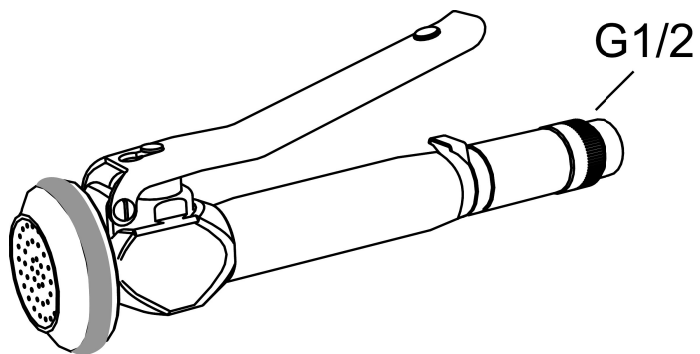

## Self-closing hand shower

Article number: 310005.AE

Description: Chrome/grey

- With metal head washer
- For rinse shower art.no. 310009

Uniqe characteristics

PRODUCT DESCRIPTION

# Self-closing hand shower

Article number: 310005.AE