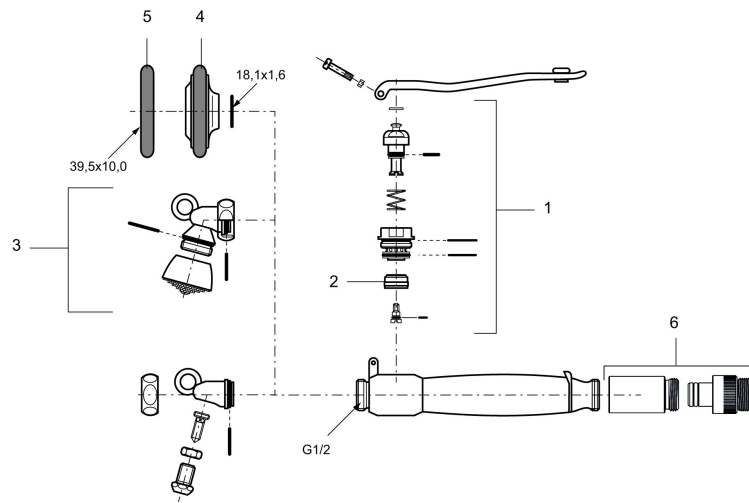

## Self-closing hand shower

Article number: 310005.AE

Description: Chrome/grey

- With metal head washer
- For rinse shower art.no. 310009

Uniqe characteristics

PRODUCT DESCRIPTION

# Self-closing hand shower

Article number: 310005.AE

## Sparepartlist

NO.	ART NO.	RSK	DESCRIPTION
1	139520.AE	8183712	Headwork for hand shower
2	139172.AE	8183710	Piston for hand shower
3	139530.AE	8183711	Shower head
4	310003.AE	8322654	Shower strainer 1/2" thread
5	319049.AE		O-ring
6	409421.AE		Hand shower connector