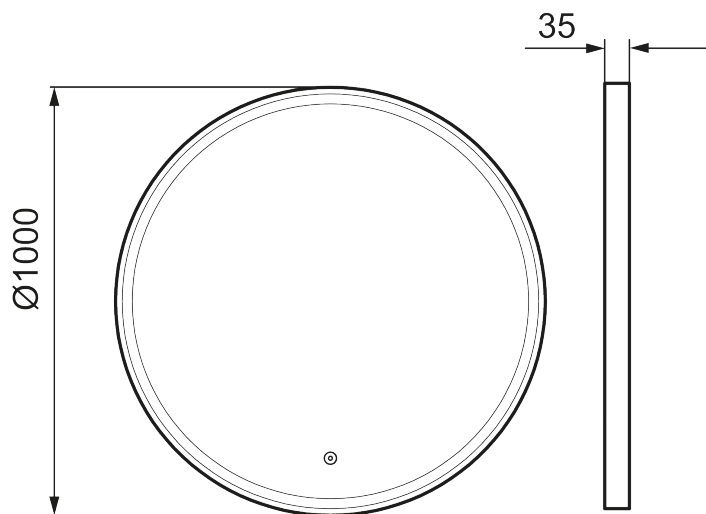

## MORA SOLO I

Encased in an attractive metal frame in matt black aluminium, with an inner LED band, Solo I gives a dynamic atmosphere to an interior. Its mirror is anti-fog for ease of use, allowing the simplicity of the design to always remain in focus.

### About the collection

An attractive framed design, with touch-operated backlighting in a versatile mirror package that's easy to style into any space.

**Article number:** 953099.12

**Description:** Ø1000 mm

- Black aluminium frame
- Energy efficient LED lighting
- Copper-free glass with safety film
- Steam free with heated demister pad
- Touch operated on/off
- Light temperature 6400 K
- IP 44 certified, third party CE certified
- Mounting distance from wall: 35 mm