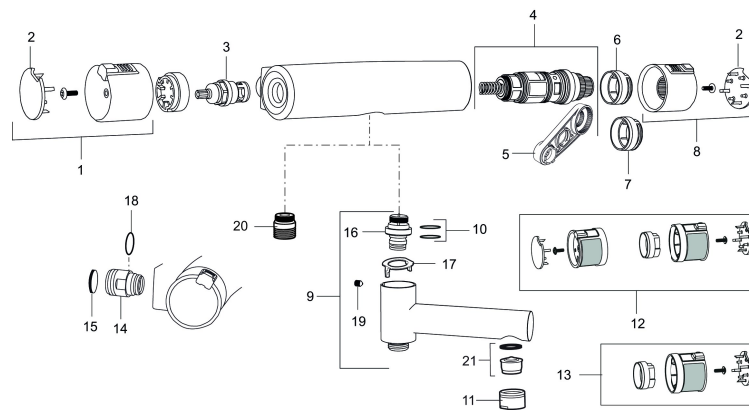

Backflow protection unit type

**PRODUCT DESCRIPTION**

## Sparepartlist

NO.	ART NO.	RSK	DESCRIPTION
1	409353.AA	8345088	On/off handle, complete, chrome, retail packed
1	409353.0011AA	8345087	On/off handle, complete, chrome/black, retail packed
2	409358.AA	8345089	End cover, chrome, retail packed
2	409358.0011AA	8345090	End cover, black, retail packed
3	409354.AA	8345137	Ceramic headwork, retail packed
4	409355.AE	8345136	Thermostatic cartridge, complete, with service tool
5	891096.AE	8345921	Service tool
6	409363.AE	8346505	Scalding protection ring, (standard)
7	409364.AE	8346506	Scalding protection ring, (max 42 °C)
8	409352.AA	8345086	Temperature handle, complete, chrome, retail packed
8	409352.0011AA	8345085	Temperature handle, complete, chrome/black, retail packed
9	409356	8344853	Swivel spout, for conversion of shower mixer to bath/shower mixer, chrome
10	209519.AE	8938340	O-ring, for swivel spout
11	131415.AE	8281512	Housing M24 utv., 15 mm, chrome
12	409370.AA	8345139	Rebuild kit, care, black/chrome, retail packed
12	409370.0085AA	8345162	Rebuild kit, care, lime/black, retail packed

NO.	ART NO.	RSK	DESCRIPTION
12	409370.0095AE	8345210	Rebuild kit, care, red/black
13	409440.AE	8345211	Rebuild kit with fixed temp. stop, care, chrome
14	409360.AA	8187781	Inlet connector 150 c/c (left-handed thread), retail packed
14	409361.AE	8228492	Inlet connector 160 c/c
15	409359.AA	8345172	Filter kit for connecting links, retail packed
16	409366.AE		Nipple M18x1 with o-ring for bath mixer
17	129154.AE	8295332	Stop ring
18	129131.AE	8295316	O-ring (18,1 x 1,6), 2 pcs
19	708655.AE	8295447	Locking screw
20	409365.AE	8187026	Nipple M18x1 - G1/2
21	139783.AE	8281546	Aerator inlet, 20–24 l/min at 300 kPa