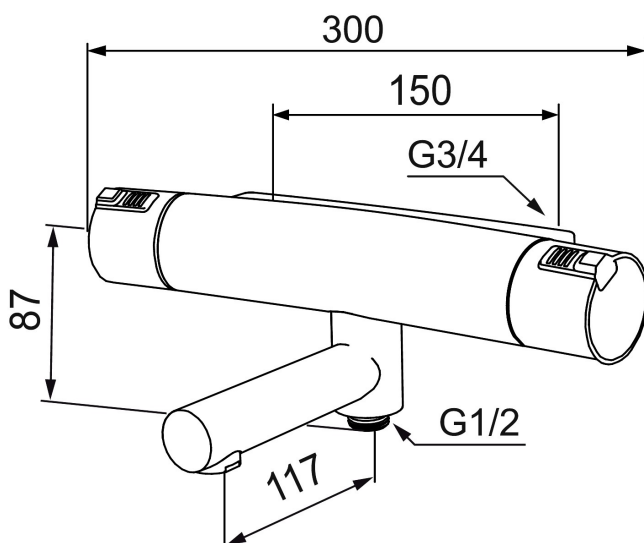

MORA MMIX T5 bath mixer

Mora MMIX combines elegance and ergonomic design with energy-efficiency. Soft geometric curves and a timeless style characterise the entire Mora MMIX range. The mixers were developed according to our unique EcoSafe™ concept focusing on low energy consumption and long-term environmental care.

Article number: 730100.0011DB

Description: Chrome/black, 150 c/c, incl. s-connection (2x701001)

Unique characteristics

- Swivel spout with built-in diverter
- Pressure balanced thermostatic mixer
- Temperature handle with safety stop at 38°C
- With Eco-function
- Lead Free material
- Approved non-return valves, EN-Standard EN1717

Backflow protection unit type