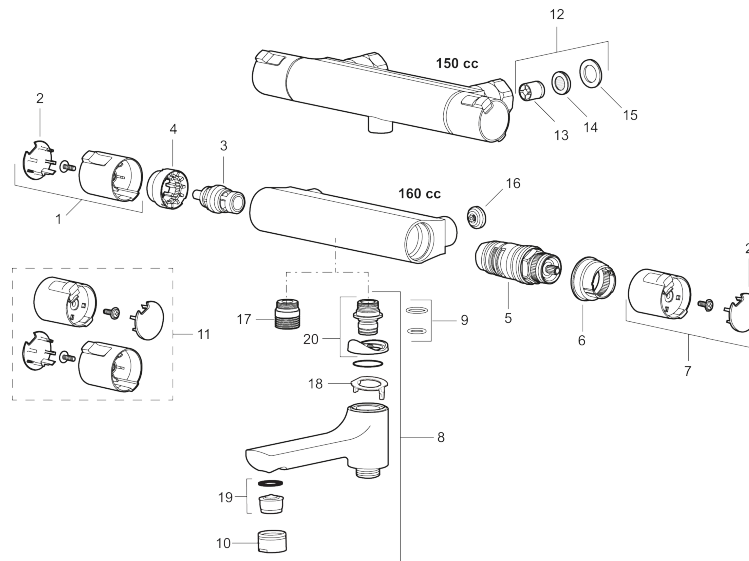

Article number: 241900

Description: Chrome, incl. s-connection (2x701001)

Consist of :

Mora Cera thermostatic mixer art.no. 241150.DB

- Temperature handle with safety stop at 38°C and 42°C
- With Eco-function
- Approved non-return valves, EN-Standard EN1717
- Extra user-friendly grips, approved by the Rheumatism Association in Sweden

Mora Cera Shower System S5 art.no. 130005

- Diverter with ceramic cartridge
- Shower hose in metal, PVC- and BPA-free
- With Easy-Clean anti-limescale system
- Shower bar can be shortened if required
- Diverter can be mounted with lever pointing in chosen direction
- Air mixture provides comfort flow at 6 l/min, max flow 10 l/min

Article number: 241900

Sparepartlist

NO.	ART NO.	RSK	DESCRIPTION
1	409653.AA	8345188	On/off handle, complete, chrome, retail packed
2	409658.AA	8345190	End cover, chrome, retail packed
3	409354.AA	8345137	Ceramic headwork, retail packed
4	708079.AE		Eco, Stop ring, on/off
5	708764.AE	8345114	Thermostatic cartridge
6	209556.AE	8345184	Stop ring, temperature
7	409654.AA	8345189	Temperature handle, complete, chrome, retail packed
8	409656	8344876	Swivel spout, for conversion of shower mixer to bath/shower mixer, chrome
9	209519.AE	8938340	O-ring, for swivel spout
10	131415.AE	8281512	Housing M24 utv., 15 mm, chrome
11	409650.AA	8345187	On/off- and temperature handle, complete, chrome, retail packed
12	708338.AE		Non-return valve (2 pcs)
13	139465.AE	8186872	Non-return valve, with lock ring
14	708080.AE		Holder for filter, complete

NO.	ART NO.	RSK	DESCRIPTION
15	709339.AE	8938274	Gasket 24/15x2, 2 pcs
16	129380.AE	8345651	Non-return valve (2 pcs)
17	409659.AE	8187025	Shower connector M18x1xG1/2
18	129154.AE	8295332	Stop ring
19	139783.AE	8281546	Aerator inlet, 20–24 l/min at 300 kPa
20	209494.AE	8314141	Spout nipple incl cover ring