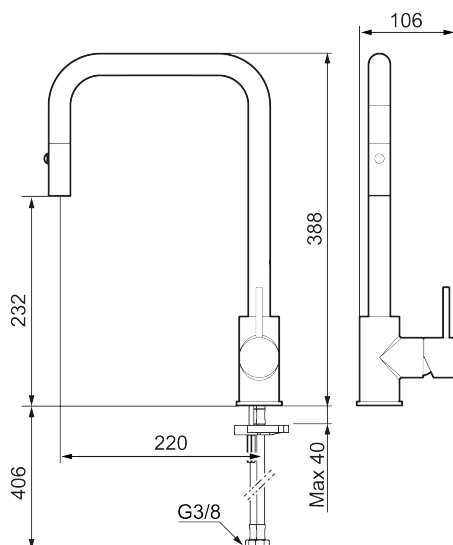

MORA INXX II pullout kitchen mixer

Combining a durable chromed finish and a soft design language, the INXX II pullout faucet brings a sense of luxury and elegance to the kitchen.

The mixer has a pullout hand spray, with the option to switch between a regular water stream and a shower. The stream returns to normal when the water is turned off.

Article number: 272031.CA Flow 3 bar: 5.9 l/m

Description: Chrome

Unique characteristics

Backflow protection unit type 

- Pull out telescopic nozzle with two spray patterns (normal and rinse)
- Adjustable flow control and temperature limiter
- Soft PEX® hoses with 3/8" connecting nut (stainless steel braided)
- Swivel spout 130°, adaptable for different sinks
- Approved non-return valves, EN-Standard EN1717
- Hole diameter Ø34-37 mm