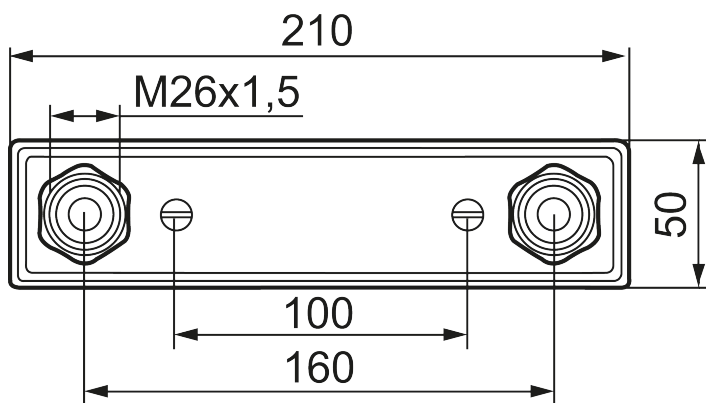

Wall Plate 160 c/c, for PE-X-, PE-RT-, PB- and multilayer-pipes

We have a wide selection of wall plate in a choice of six colours, with screws that match the colour of the plate. Brackets are available for the models P-EX 15 and P-EX 16 and in 150 and 160 c/c.

Article number: 650281.22

Description: Matte white, D: Ø16

Unique characteristics

- For concealed fitting
- With screws and wall seal
- Connection remains on the surface of the wall

Connections has product certification issued by a product certification body in Sweden, RISE Certification, for:

- PE-X enligt EN ISO 15875: 15x2.5, 16x2.0 & 16x2.2
- PE-RT enligt EN ISO 22391: 15x2.5 & 16x2.2
- PB enligt EN ISO 15876: 16x2.0

Multilayer pipe by manufacture:

- Uponor UNI PIPE PE-RT/AL/PE-RT 16*2
- Thermotech MultiSystem AluComposite PE-RT Type2/AL/PE-RT Typ2 16*2
- Roth Systemrohr Alu-Laserplus 16*2 mm PE-RT TypII/Al/PE-RT TypII
- LK PAL Universal Pipe A16 16*2,0
- TECElogo dimension 16 – multilayer pipe – PE-RT/Al/PE-RT 16*2,0 mm
- TECElogo dimension 16 – multilayer pipe – PE-Xc/Al/PE-RT 16*2,0 mm
- FRÄNKISCHE turatec multi 16*2 PE-RT III/Al/PE-RT II
- HENCO RIXc PE-Xc/Al/PE-Xc 16*2