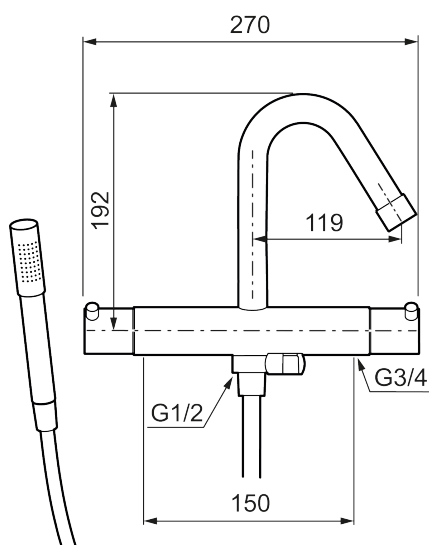

Unique characteristics

Backflow protection unit type