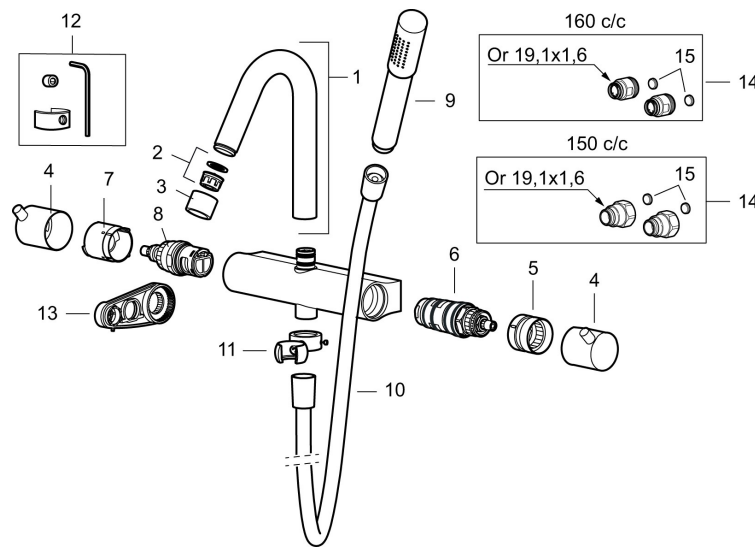

Unique characteristics

Backflow protection unit type 

PRODUCT DESCRIPTION

MORA IZZY bath mixer

Mora Izzy exudes harmony and elegance. The elegantly curved spout gives Mora Izzy its characteristic look. Izzy Rustic has a rustic finish that speaks a language of its own and is inspired by raw, industrial environments.

Article number: 705100.25

Sparepartlist

NO.	ART NO.	RSK	DESCRIPTION
1	409617.AE	8440597	Spout, complete, chrome
1	409617.25AE	8440605	Spout, complete, rustic brass
1	409617.66AE	8440606	Spout, complete, raw brass
1	409617.80AE	8440607	Spout, complete, chrome/grooved
2	139783.AE	8281546	Aerator inlet, 20–24 l/min at 300 kPa
3	409618.AE	8281549	Housing M22 int., chrome
3	409618.25AE	8281551	Housing M22 int., rustic brass
3	409618.66AE	8281552	Housing M22 int., raw brass
3	409618.80AE	8281553	Housing M22 int., chrome/grooved
4	409619.AE	8443252	On/off- and temperature handle, chrome
4	409619.25AE	8443253	On/off- and temperature handle, rustic brass
4	409619.66AE	8443254	On/off- and temperature handle, raw brass
4	409619.80AE	8443255	On/off- and temperature handle, chrome/grooved
5	209010.AE		Stop ring
6	729219.AE		Thermostatic cartridge
7	209011.AE		Stop ring, reversible

NO.	ART NO.	RSK	DESCRIPTION
8	709011.AE	8387090	Ceramic headwork, reversible
9	139785.AE	8199136	Hand shower, chrome
9	139785.25AE	8275468	Hand shower, rustic brass
9	139785.66AE	8275469	Hand shower, raw brass
10	131170.AE	8251927	Shower hose in metal, 1750 mm, chrome
10	409622.AE	8251992	Shower hose in metal, 1750 mm, black
11	409623.AE	8221828	Hand shower holder, chrome
11	409623.25AE	8221838	Hand shower holder, rustic brass
11	409623.66AE	8221839	Hand shower holder, raw brass
12	409621.AE	8295449	Limitation segment, basin, for fixed spout
13	891096.AE	8345921	Service tool
14	409360.AA	8187781	Inlet connector 150 c/c (left-handed thread), retail packed
14	409361.AE	8228492	Inlet connector 160 c/c
15	209604.AE		Filters, 2 pcs