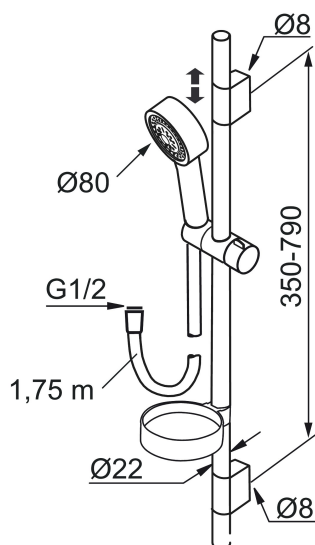

Unique characteristics

MORA MMIX S5 shower set

Mora MMIX combines elegance and ergonomic design with energy-efficiency. Soft geometric curves and a timeless style characterise the entire Mora MMIX range. The mixers were developed according to our unique EcoSafe™ concept focusing on low energy consumption and long-term environmental care.

Article number: 130310 **Flow 3 bar:** 9.0 l/m

Description: Chrome

- Shower hose in metal, PVC- and BPA-free
- With soap dish
- With adjustable wall brackets for usage of existing screw holes
- With Easy-Clean anti-limescale system
- Eco (energy and water saving hand shower 9 l/min)