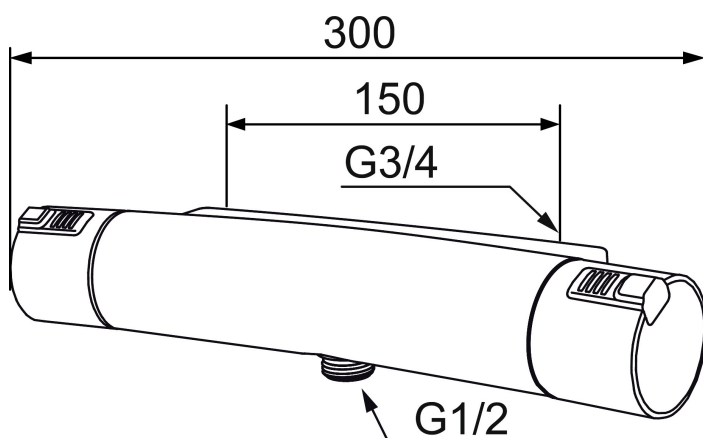

## MORA MMIX T5 shower mixer

Mora MMIX combines elegance and ergonomic design with energy-efficiency. Soft geometric curves and a timeless style characterise the entire Mora MMIX range. The mixers were developed according to our unique EcoSafe™ concept focusing on low energy consumption and long-term environmental care.

Article number: 731100.0011

Description: Chrome/black, 150 c/c

### Uniqe characteristics

Backflow protection unit type 

- With shower connection down
- Pressure balanced thermostatic mixer
- Temperature handle with safety stop at 38°C
- With Eco-function
- Lead Free material
- Approved non-return valves, EN-Standard EN1717