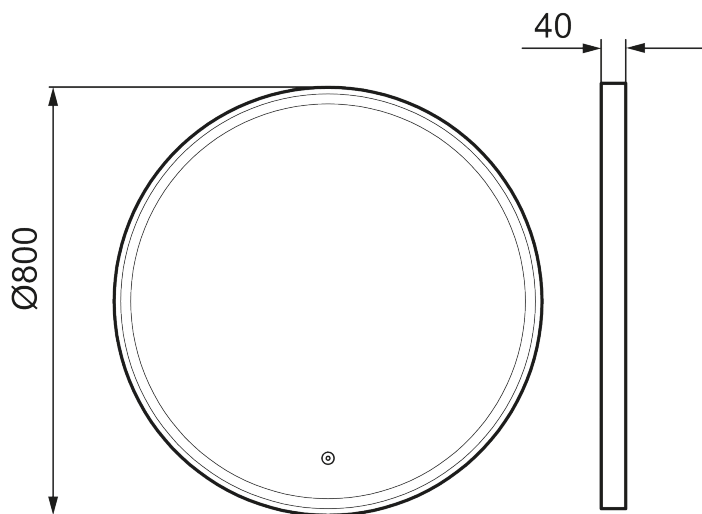

Unique characteristics

MORA SOLO I

Encased in an attractive metal frame in matt black aluminium, with an inner LED band, Solo I gives a dynamic atmosphere to an interior. Its mirror is anti-fog for ease of use, allowing the simplicity of the design to always remain in focus.

About the collection

An attractive framed design, with touch-operated backlighting in a versatile mirror package that's easy to style into any space.

Article number: 953100.12

Description: Ø800 mm

- Black aluminium frame
- Energy efficient LED lighting
- Copper-free glass with safety film
- Steam free with heated demister pad
- Touch operated on/off
- Light temperature 6400 K
- IP 44 certified, third party CE certified
- Mounting distance from wall: 40 mm