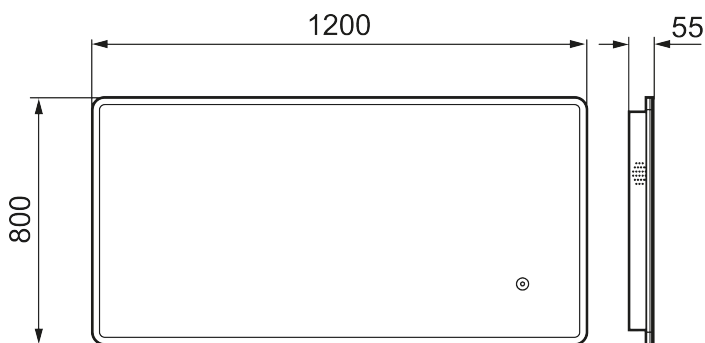

- Frame with integrated lighting
- Energy efficient LED lighting
- Copper-free glass with safety film
- Steam free with heated demister pad
- Touch operated on/off
- Adjustable light temperature: 2 700–6 400 K
- IP 44 certified, third party CE certified
- Bluetooth connected speakers
- Mounting distance from wall: 55 mm