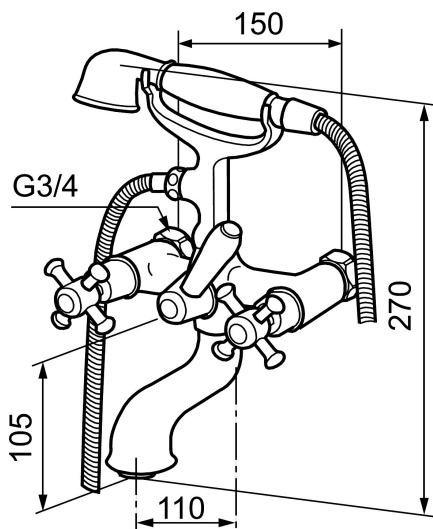

Unique characteristics

MORA CLASSIC bath mixer

Mora Classic is an exclusive range of taps with solid, rounded lines that embrace the design ideals of the past. All the parts are made of metal with genuine Mora quality. Mora Classic bath mixers provide outstanding comfort and safety and add an exclusive touch to your whole bathroom interior. All the mixers have a ceramic seal as standard. This is modern technology fused with classic style at its best.

Article number: 700624.0065

Description: Chrome/gold

- With shower hose and hand shower
- With diverter
- Projection with connectors 186 mm
- Distance from wall to center spout 170 mm