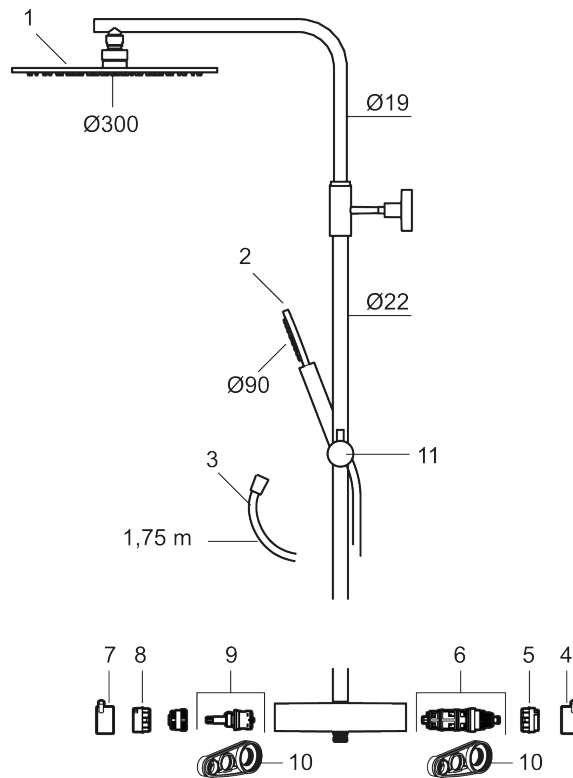

MORA INXX II Shower System:

- Shower hose in metal, PVC- and BPA-free
- With Easy-Clean anti-limescale system
- Adjustable height
- Hand shower 7,5 l/min, shower head 11,3 l/min

PRODUCT DESCRIPTION

MORA INXX II shower system kit

Article number: 271800.22

Sparepartlist

NO.	ART NO.	RSK	DESCRIPTION
1	130348	8237489	Shower head 300 mm, chrome
1	130348.12	8237490	Shower head 300 mm, matte black
1	130348.22	8237491	Shower head 300 mm, matte white