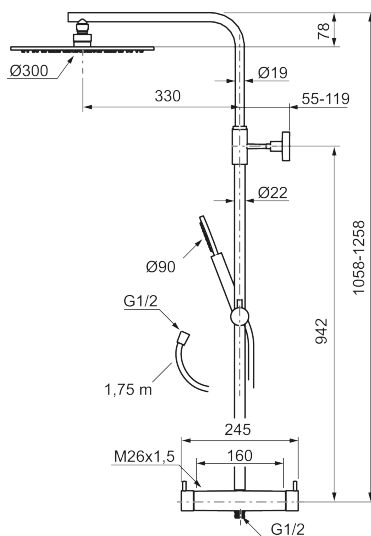

Article number: 271800.22 Flow 3 bar: 11.3 l/m

Description: Matte white, 160 c/c

Unique characteristics

Consist of:

MORA INXX II thermostatic mixer:

- Pressure balanced thermostatic mixer
- With reversible headwork
- Temperature handle with safety stop at 38°C
- With Eco-function
- Approved non-return valves, EN-Standard EN1717

MORA INXX II Shower System:

- Shower hose in metal, PVC- and BPA-free
- With Easy-Clean anti-limescale system
- Adjustable height
- Hand shower 7,5 l/min, shower head 11,3 l/min

PRODUCT DESCRIPTION

MORA INXX II shower system kit

Article number: 271800.22

Sparepartlist

NO.	ART NO.	RSK	DESCRIPTION
1	130348	8237489	Shower head 300 mm, chrome
1	130348.12	8237490	Shower head 300 mm, matte black
1	130348.22	8237491	Shower head 300 mm, matte white