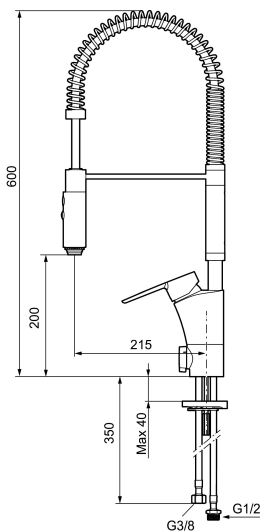

MORA CERA miniprofi kitchen mixer

The kitchen mixer for demanding domestic chefs (pro's). Mora Cera Miniprofi takes the benefits of the professional kitchen into your home, providing an exciting accent to the traditional domestic kitchen. The headpiece (nozzle) is removable and the flow can be varied between different spray patterns such as concentrated jet or shower. The kitchen work becomes easier, more efficient, more attractive and with the ESS function more environmental friendly.

Article number: 242311 Flow 3 bar: 10.3 l/m

Description: Chrome

Unique characteristics

Backflow protection unit type

- ESS (energy saving system)
- Ceramic cartridge with soft closing function
- Adjustable flow control and temperature limiter
- Hose, limitation part for 60°, 85°, 110° or 360° included
- Nozzle with concentrated jet and hand shower
- Soft PEX[®] hoses with 3/8" connecting nut (stainless steel braided)
- With dishwasher valve, switchable between cold and hot water. Pre-set on cold water
- Approved non-return valves, EN-Standard EN1717
- Hole diameter Ø34-37 mm