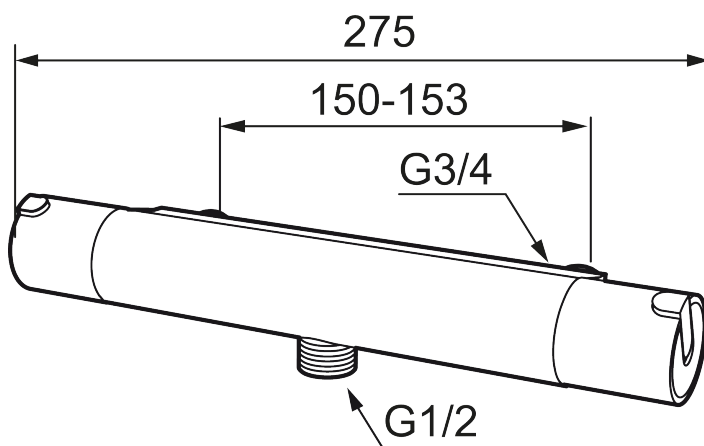

Article number: 707060

Description: Chrome

Unique characteristics

- With shower connection down
- Temperature handle with safety stop at 38°C
- With Eco-function
- Approved non-return valves, EN-Standard EN1717

Backflow protection unit type 

PRODUCT DESCRIPTION

MORA REXX T5 shower mixer

With their simple, minimalist design, Mora REXX mixers are the essence of Scandinavian design and functionality. Their innovation lies in their precision. When tradition and craftsmanship meet state-of-the-art manufacturing methods and inspiring design, the result is Mora REXX. The version shown here is a beautiful bath mixer with world-leading functionality, providing unbeatable safety and comfort.

Article number: 707060

Sparepartlist

NO.	ART NO.	RSK	DESCRIPTION
1	209511.AE	8345176	Temperature handle, chrome
1	209511.0011AE	8345177	Temperature handle, chrome/black
2	209513.AE	8346508	Stop ring, temperature
3	708467.AE	8345124	Headwork
4	209510.AE	8345163	On/off handle, chrome
4	209510.0011AE	8345164	On/off handle, chrome/black
5	209512.AE	8346507	Stop ring, on/off
6	708468.AE	8345130	Thermostatic unit
7	209515	8344849	Swivel spout, for conversion of shower mixer to bath/shower mixer, chrome
7	209515.0011	8344850	Swivel spout, for conversion of shower mixer to bath/shower mixer, chrome/black
8	209516.AE	8242291	Aerator kit, chrome
8	209516.0011AE	8242295	Aerator kit, chrome/Black
9	209519.AE	8938340	O-ring, for swivel spout
10	708338.AE		Non-return valve (2 pcs)
11	709339.AE	8938274	Gasket 24/15x2, 2 pcs
12	708080.AE		Holder for filter, complete
13	139465.AE	8186872	Non-return valve, with lock ring
14	409659.AE	8187025	Shower connector M18x1xG1/2

NO.	ART NO.	RSK	DESCRIPTION
15	129154.AE	8295332	Stop ring
16	209494.AE	8314141	Spout nipple incl cover ring
17	129380.AE	8345651	Non-return valve (2 pcs)