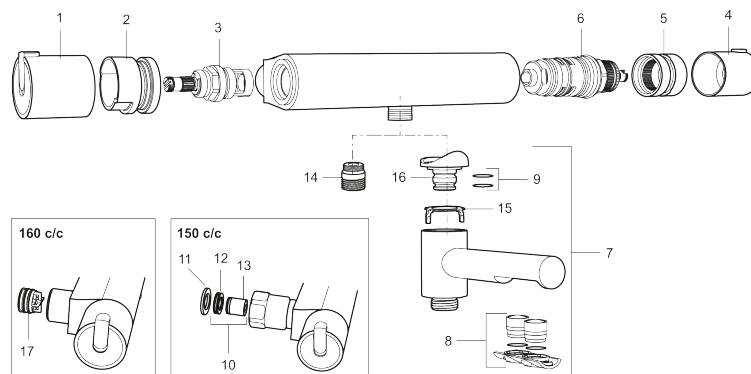

Article number: 707060

Description: Chrome

Unique characteristics

- With shower connection down
- Temperature handle with safety stop at 38°C
- With Eco-function
- Approved non-return valves, EN-Standard EN1717

Backflow protection unit type 

PRODUCT DESCRIPTION

MORA REXX T5 shower mixer

With their simple, minimalist design, Mora REXX mixers are the essence of Scandinavian design and functionality. Their innovation lies in their precision. When tradition and craftsmanship meet state-of-the-art manufacturing methods and inspiring design, the result is Mora REXX. The version shown here is a beautiful bath mixer with world-leading functionality, providing unbeatable safety and comfort.

Article number: 707060

Sparepartlist

NO.	ART NO.	RSK	DESCRIPTION
1	209511.AE	8345176	Temperature handle, chrome
1	209511.0011AE	8345177	Temperature handle, chrome/black
2	209513.AE	8346508	Stop ring, temperature
3	708467.AE	8345124	Headwork
4	209510.AE	8345163	On/off handle, chrome
4	209510.0011AE	8345164	On/off handle, chrome/black
5	209512.AE	8346507	Stop ring, on/off
6	708468.AE	8345130	Thermostatic unit
7	209515	8344849	Swivel spout, for conversion of shower mixer to bath/shower mixer, chrome
7	209515.0011	8344850	Swivel spout, for conversion of shower mixer to bath/shower mixer, chrome/black
8	209516.AE	8242291	Aerator kit, chrome
8	209516.0011AE	8242295	Aerator kit, chrome/Black
9	209519.AE	8938340	O-ring, for swivel spout
10	708338.AE		Non-return valve (2 pcs)
11	709339.AE	8938274	Gasket 24/15x2, 2 pcs
12	708080.AE		Holder for filter, complete
13	139465.AE	8186872	Non-return valve, with lock ring
14	409659.AE	8187025	Shower connector M18x1xG1/2

NO.	ART NO.	RSK	DESCRIPTION
15	129154.AE	8295332	Stop ring
16	209494.AE	8314141	Spout nipple incl cover ring
17	129380.AE	8345651	Non-return valve (2 pcs)