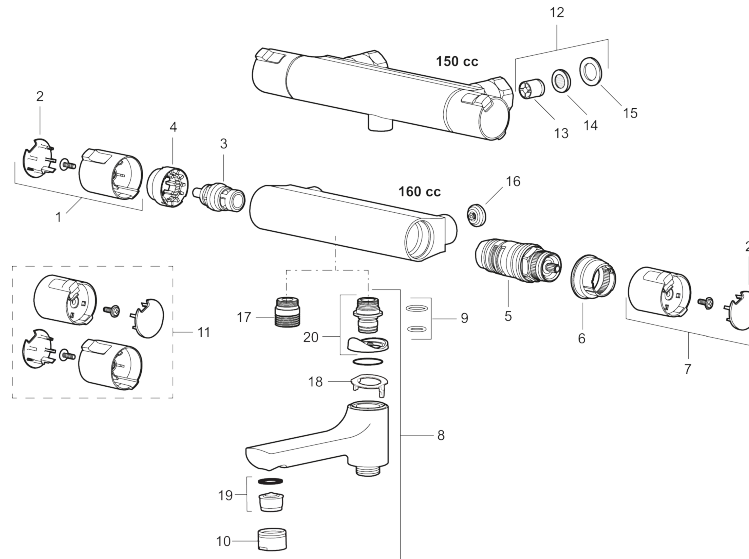

**Article number:** 241100.DB

**Description:** Chrome, incl. s-connection (2x701001)

Unique characteristics

- With shower connection down
- Temperature handle with safety stop at 38°C and 42°C
- With Eco-function
- Approved non-return valves, EN-Standard EN1717
- Extra user-friendly grips, approved by the Rheumatism Association in Sweden

Backflow protection unit type

PRODUCT DESCRIPTION

## Sparepartlist

NO.	ART NO.	RSK	DESCRIPTION
1	409653.AA	8345188	On/off handle, complete, chrome, retail packed
2	409658.AA	8345190	End cover, chrome, retail packed
3	409354.AA	8345137	Ceramic headwork, retail packed
4	708079.AE		Eco, Stop ring, on/off
5	708764.AE	8345114	Thermostatic cartridge
6	209556.AE	8345184	Stop ring, temperature
7	409654.AA	8345189	Temperature handle, complete, chrome, retail packed
8	409656	8344876	Swivel spout, for conversion of shower mixer to bath/shower mixer, chrome
9	209519.AE	8938340	O-ring, for swivel spout
10	131415.AE	8281512	Housing M24 utv., 15 mm, chrome
11	409650.AA	8345187	On/off- and temperature handle, complete, chrome, retail packed
12	708338.AE		Non-return valve (2 pcs)
13	139465.AE	8186872	Non-return valve, with lock ring
14	708080.AE		Holder for filter, complete

NO.	ART NO.	RSK	DESCRIPTION
15	709339.AE	8938274	Gasket 24/15x2, 2 pcs
16	129380.AE	8345651	Non-return valve (2 pcs)
17	409659.AE	8187025	Shower connector M18x1xG1/2
18	129154.AE	8295332	Stop ring
19	139783.AE	8281546	Aerator inlet, 20–24 l/min at 300 kPa
20	209494.AE	8314141	Spout nipple incl cover ring