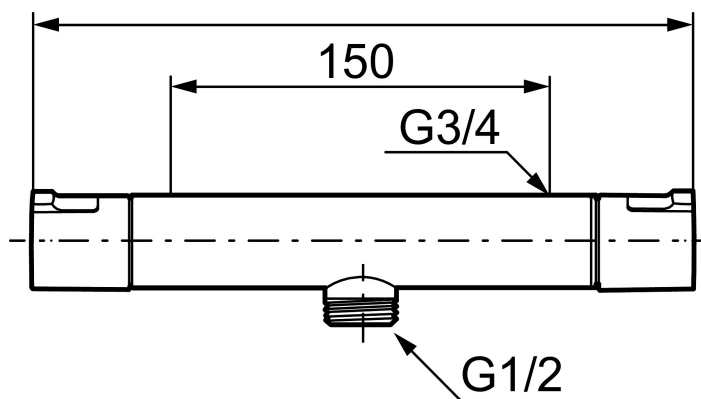

MORA CERA T4 shower mixer

A bathroom is a place for relaxation, pleasure and recharging your batteries. So fill it with enjoyment. Save energy effortlessly, protect against fluctuations in water temperature, take an extra long shower with a clear conscience. Mora Cera puts quality time in your bathroom in countless ways.

Article number: 241100.DB

Description: Chrome, incl. s-connection (2x701001)

Unique characteristics

- With shower connection down
- Temperature handle with safety stop at 38°C and 42°C
- With Eco-function
- Approved non-return valves, EN-Standard EN1717
- Extra user-friendly grips, approved by the Rheumatism Association in Sweden

Backflow protection unit type