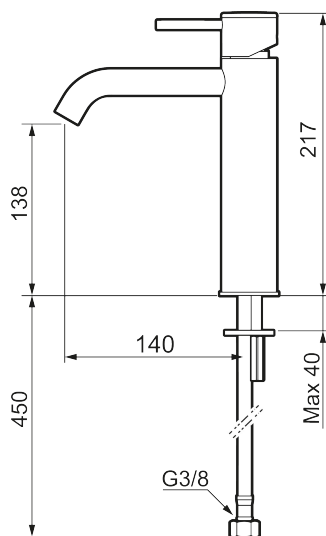

MORA INXX II soft, medium basin mixer

INXX II basin mixers are available in three different heights, including medium which is suitable for larger basins. With its durable, trendy polished brass finish and essential design, the INXX II soft enhances the feeling of comfort, quality and elegance in your bathroom. The mixer has been tested and approved according to current building regulations and is energy-efficient, which means it reduces water and energy use without compromising on comfort. A push down-waste in a matching colour is available as an accessory.

Article number: 273011.60CA Flow 3 bar: 4.5 l/m

Description: Polished brass PVD

Unique characteristics

Backflow protection unit type 

- Keramisk tätning
- Omställbar flödesbegränsning och temperaturspär
- Flexibla anslutningsrör i metallomspunnen Soft PEX®
- Hålmått Ø34-37 mm

PRODUCT DESCRIPTION

MORA INXX II soft, medium basin mixer

INXX II basin mixers are available in three different heights, including medium which is suitable for larger basins. With its durable, trendy polished brass finish and essential design, the INXX II soft enhances the feeling of comfort, quality and elegance in your bathroom. The mixer has been tested and approved according to current building regulations and is energy-efficient, which means it reduces water and energy use without compromising on comfort. A push down-waste in a matching colour is available as an accessory.

NO.	ART NO.	RSK	DESCRIPTION
1	409701.60AE	8394080	Lever, complete, polished brass PVD
1	409701.62AE	8394081	Lever, complete, brushed brass PVD
2	409703.AE	8437060	Ceramic cartridge
3	409706.AE	8281571	Aerator M16,5 ext., 5 l/min at 200–600 kPa
4	209518.AE	8346911	Fastening details
5	409708.AE	8394122	Care-handle, chrome
5	409708.12AE	8394123	Care-handle, matte black
5	409708.22AE	8394124	Care-handle, matte white
5	409708.44AE	8394125	Care-handle, matte grey
5	409708.60AE	8394126	Care-handle, polished brass PVD
5	409708.62AE	8394127	Care-handle, brushed brass PVD