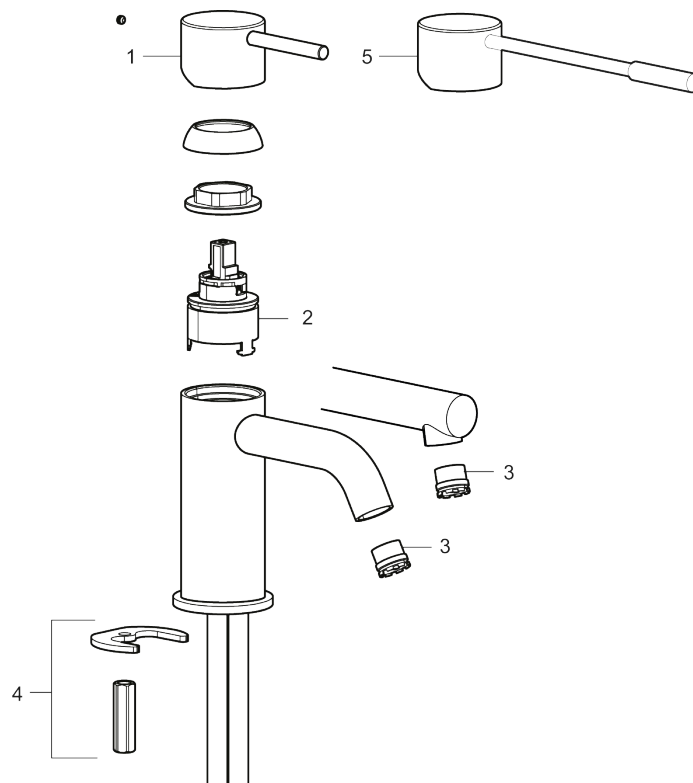

Article number: 273011.60CA Flow 3 bar: 4.5 l/m

Description: Polished brass PVD

Unique characteristics

Backflow protection unit type 

- Keramisk tätning
- Omställbar flödesbegränsning och temperaturspär
- Flexibla anslutningsrör i metallomspunnen Soft PEX®
- Hålmått Ø34-37 mm

PRODUCT DESCRIPTION

MORA INXX II soft, medium basin mixer

INXX II basin mixers are available in three different heights, including medium which is suitable for larger basins. With its durable, trendy polished brass finish and essential design, the INXX II soft enhances the feeling of comfort, quality and elegance in your bathroom. The mixer has been tested and approved according to current building regulations and is energy-efficient, which means it reduces water and energy use without compromising on comfort. A push down-waste in a matching colour is available as an accessory.

Article number: 273011.60CA

Sparepartlist

NO.	ART NO.	RSK	DESCRIPTION
1	409701.AE	8394076	Lever, complete, chrome
1	409701.12AE	8394077	Lever, complete, matte black
1	409701.22AE	8394078	Lever, complete, matte white
1	409701.44AE	8394079	Lever, complete, matte grey

NO.	ART NO.	RSK	DESCRIPTION
1	409701.60AE	8394080	Lever, complete, polished brass PVD
1	409701.62AE	8394081	Lever, complete, brushed brass PVD
2	409703.AE	8437060	Ceramic cartridge
3	409706.AE	8281571	Aerator M16,5 ext., 5 l/min at 200–600 kPa
4	209518.AE	8346911	Fastening details
5	409708.AE	8394122	Care-handle, chrome
5	409708.12AE	8394123	Care-handle, matte black
5	409708.22AE	8394124	Care-handle, matte white
5	409708.44AE	8394125	Care-handle, matte grey
5	409708.60AE	8394126	Care-handle, polished brass PVD
5	409708.62AE	8394127	Care-handle, brushed brass PVD