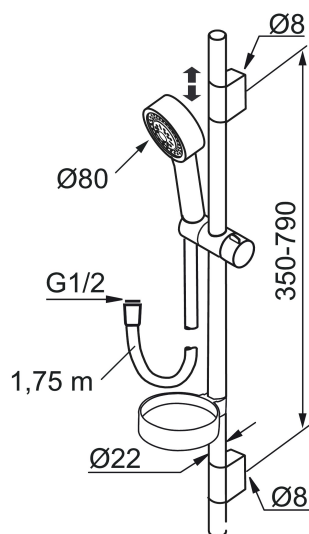

MORA MMIX S5 shower set

Mora MMIX combines elegance and ergonomic design with energy-efficiency. Soft geometric curves and a timeless style characterise the entire Mora MMIX range. The mixers were developed according to our unique EcoSafe™ concept focusing on low energy consumption and long-term environmental care.

Article number: 130310 **Flow 3 bar:** 9.0 l/m

Description: Chrome

- Shower hose in metal, PVC- and BPA-free
- With soap dish
- With adjustable wall brackets for usage of existing screw holes
- With Easy-Clean anti-limescale system
- Eco (energy and water saving hand shower 9 l/min)