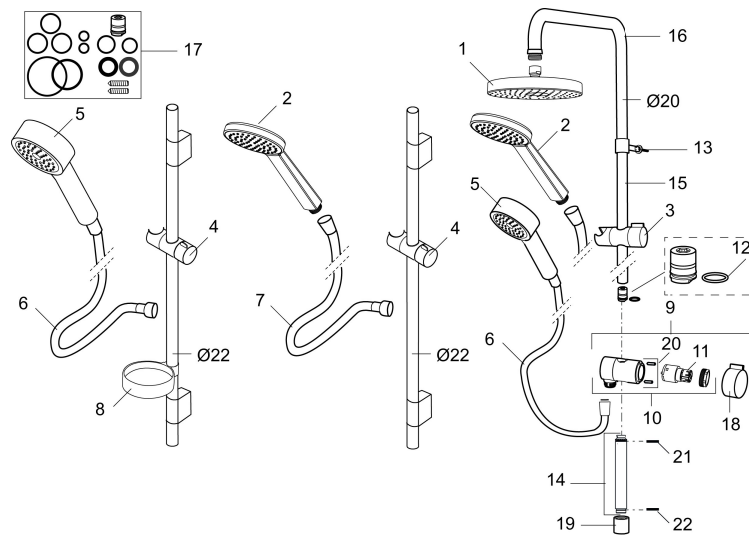

**Article number:** 130310 **Flow 3 bar:** 9.0 l/m

**Description:** Chrome

- Shower hose in metal, PVC- and BPA-free
- With soap dish
- With adjustable wall brackets for usage of existing screw holes
- With Easy-Clean anti-limescale system
- Eco (energy and water saving hand shower 9 l/min)

## Sparepartlist

NO.	ART NO.	RSK	DESCRIPTION
	139912.AE	8221715	Distance ring Ø18, Ø20 and Ø22 mm, for soap dish 409416
1	209544	8180716	Shower head for S5, 180 mm
1	209545	8180717	Shower head for S6, 180 mm
2	130374	8275308	Hand shower for S6
3	409418.AE	8284740	Slider
4	130363.AE	8762730	Slider
5	130361	8199196	Hand shower
6	S600310	8239707	Shower hose in metal, 1750 mm
7	130365.AE	8251937	Shower hose (silver) 1750 mm
8	409416	8185645	Soap dish
9	409422	8541659	Diverter, complete
10	409430.AE	8541683	Diverter
11	S600321	8239708	Cartridge for diverter
12	639173.AE	8295314	Gasket (2 pcs)
13	139906.AE	8180378	Clip for shower bar 20 mm

NO.	ART NO.	RSK	DESCRIPTION
14	209549.AE	8180946	Connecting pipe
15	209548.AE	8180944	Lower bar
16	209550.AE	8180947	Upper bar for S5
17	409425.AE	8346925	Spare bag for Mora Shower System
18	409443.AE	8295326	Handle for diverter
19	209291.AE	8295321	Transition nipple G1/2 - M18x1
20	139812.AE	8295323	Stop screw M5x20
21	309246.AE	8295312	O-ring (13,1 x 1,6)
22	609029.AE	8295315	O-ring (16,1 x 1,6)