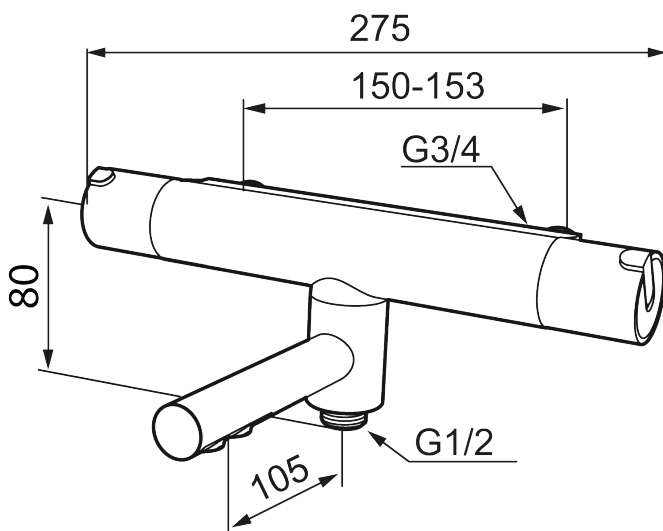

Article number: 707010

Description: Chrome, 150 c/c

- Swivel spout with built-in diverter
- Temperature handle with safety stop at 38°C
- With Eco-function
- Approved non-return valves, EN-Standard EN1717

Unique characteristics

Backflow protection unit type **EB**

PRODUCT DESCRIPTION

MORA REXX T5 bath mixer

With their simple, minimalist design, Mora REXX mixers are the essence of Scandinavian design and functionality. Their innovation lies in their precision. When tradition and craftsmanship meet state-of-the-art manufacturing methods and inspiring design, the result is Mora REXX. The version shown here is a beautiful bath mixer with world-leading functionality for unbeatable safety and comfort.

Article number: 707010

Sparepartlist

NO.	ART NO.	RSK	DESCRIPTION
1	209511.AE	8345176	Temperature handle, chrome
1	209511.0011AE	8345177	Temperature handle, chrome/black
2	209513.AE	8346508	Stop ring, temperature
3	708467.AE	8345124	Headwork
4	209510.AE	8345163	On/off handle, chrome
4	209510.0011AE	8345164	On/off handle, chrome/black
5	209512.AE	8346507	Stop ring, on/off
6	708468.AE	8345130	Thermostatic unit
7	209515	8344849	Swivel spout, for conversion of shower mixer to bath/shower mixer, chrome
7	209515.0011	8344850	Swivel spout, for conversion of shower mixer to bath/shower mixer, chrome/black
8	209516.AE	8242291	Aerator kit, chrome
8	209516.0011AE	8242295	Aerator kit, chrome/Black
9	209519.AE	8938340	O-ring, for swivel spout
10	708338.AE		Non-return valve (2 pcs)
11	709339.AE	8938274	Gasket 24/15x2, 2 pcs
12	708080.AE		Holder for filter, complete
13	139465.AE	8186872	Non-return valve, with lock ring
14	409659.AE	8187025	Shower connector M18x1xG1/2

NO.	ART NO.	RSK	DESCRIPTION
15	38521000	8295345	Stop ring
16	209494.AE	8314141	Spout nipple incl cover ring
17	129380.AE	8345651	Non-return valve (2 pcs)