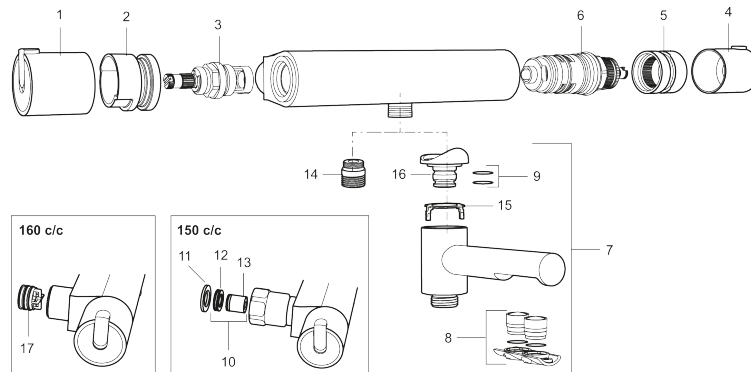

Article number: 707010

Description: Chrome, 150 c/c

- Swivel spout with built-in diverter
- Temperature handle with safety stop at 38°C
- With Eco-function
- Approved non-return valves, EN-Standard EN1717

Unique characteristics

Backflow protection unit type **EB**

PRODUCT DESCRIPTION

MORA REXX T5 bath mixer

With their simple, minimalist design, Mora REXX mixers are the essence of Scandinavian design and functionality. Their innovation lies in their precision. When tradition and craftsmanship meet state-of-the-art manufacturing methods and inspiring design, the result is Mora REXX. The version shown here is a beautiful bath mixer with world-leading functionality for unbeatable safety and comfort.

Article number: 707010

Sparepartlist

NO.	ART NO.	RSK	DESCRIPTION
1	209511.AE	8345176	Temperature handle, chrome
1	209511.0011AE	8345177	Temperature handle, chrome/black
2	209513.AE	8346508	Stop ring, temperature
3	708467.AE	8345124	Headwork
4	209510.AE	8345163	On/off handle, chrome
4	209510.0011AE	8345164	On/off handle, chrome/black
5	209512.AE	8346507	Stop ring, on/off
6	708468.AE	8345130	Thermostatic unit
7	209515	8344849	Swivel spout, for conversion of shower mixer to bath/shower mixer, chrome
7	209515.0011	8344850	Swivel spout, for conversion of shower mixer to bath/shower mixer, chrome/black
8	209516.AE	8242291	Aerator kit, chrome
8	209516.0011AE	8242295	Aerator kit, chrome/Black
9	209519.AE	8938340	O-ring, for swivel spout
10	708338.AE		Non-return valve (2 pcs)
11	709339.AE	8938274	Gasket 24/15x2, 2 pcs
12	708080.AE		Holder for filter, complete
13	139465.AE	8186872	Non-return valve, with lock ring
14	409659.AE	8187025	Shower connector M18x1xG1/2

NO.	ART NO.	RSK	DESCRIPTION
15	38521000	8295345	Stop ring
16	209494.AE	8314141	Spout nipple incl cover ring
17	129380.AE	8345651	Non-return valve (2 pcs)