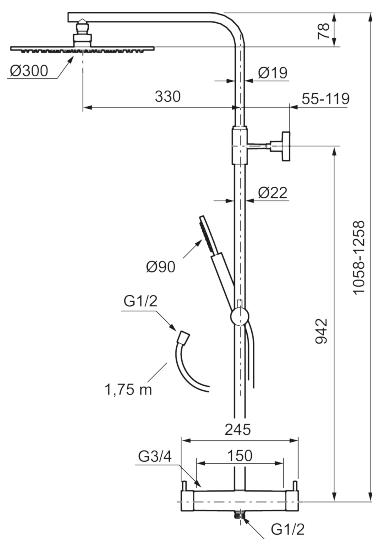

MORA INXX II shower system kit

With its durable, elegant brushed brass finish the INXX II combines classic design with high performance, constant temperature, outstanding comfort and effective scald protection. The overhead shower has a large, slim shower head that looks great in bathrooms with a strong character and striking shapes, as well as in classic bathrooms designed for rest and relaxation. The mixer has been tested and approved according to current building regulations and is energy-efficient, which means it reduces water and energy use without compromising on comfort. The INXX II collection offers a world-class water experience.

About the collection

INXX II is an elegant, timeless collection in a palette of carefully selected colours. Offering a combination of high quality, sober design and outstanding comfort, this is the ultimate collection.

Article number: 271900.62 Flow 3 bar: 11.3 l/m

Description: Brushed brass PVD, 150 c/c

Consist of:

MORA INXX II thermostatic mixer:

- Pressure balanced thermostatic mixer
- With reversible headwork
- Temperature handle with safety stop at 38°C
- With Eco-function
- Approved non-return valves, EN-Standard EN1717

MORA INXX II Shower System:

- Shower hose in metal, PVC- and BPA-free
- With Easy-Clean anti-limescale system
- Adjustable height
- Hand shower 7,5 l/min, shower head 11 l/min