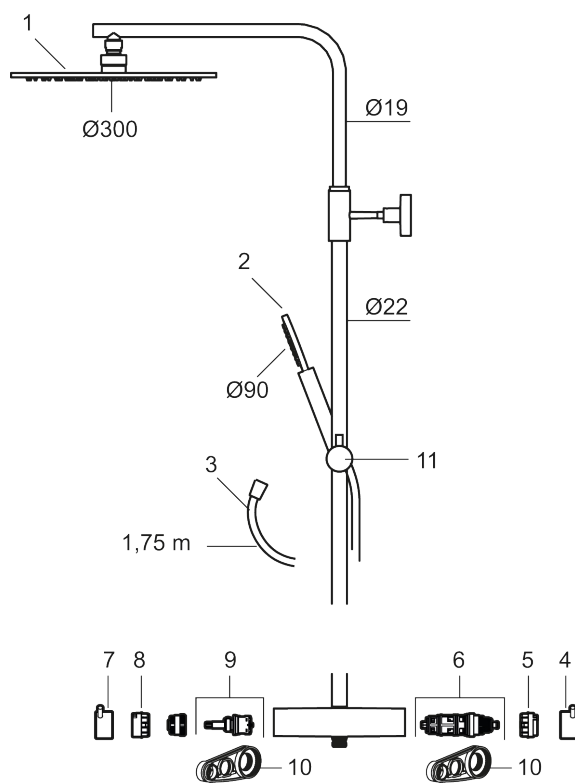

PRODUCT DESCRIPTION

MORA INXX II shower system kit

With its durable, elegant brushed brass finish the INXX II combines classic design with high performance, constant temperature, outstanding comfort and effective scald protection. The overhead shower has a large, slim shower head that looks great in bathrooms with a strong character and striking shapes, as well as in classic bathrooms designed for rest and relaxation. The mixer has been tested and approved according to current building regulations and is energy-efficient, which means it reduces water and energy use without compromising on comfort. The INXX II collection offers a world-class water experience.

About the collection

INXX II is an elegant, timeless collection in a palette of carefully selected colours. Offering a combination of high quality, sober design and outstanding comfort, this is the ultimate collection.

Article number: 271900.62

Sparepartlist

NO.	ART NO.	RSK	DESCRIPTION
1	130348	8237489	Shower head 300 mm, chrome
1	130348.12	8237490	Shower head 300 mm, matte black
1	130348.22	8237491	Shower head 300 mm, matte white