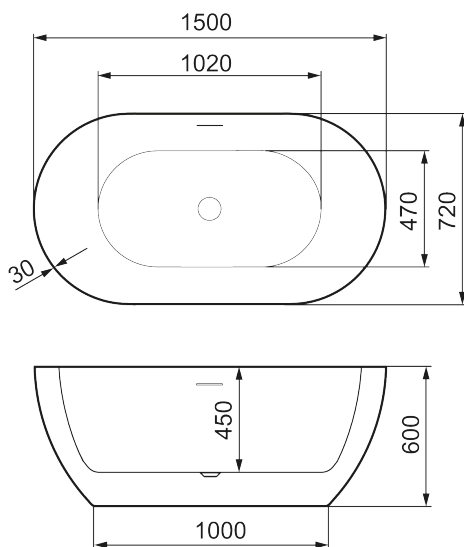

Unique characteristics

MORA MARE I

Stillness is the word that springs to mind with the Mare I. Its contemporary, freestanding form is as much a work of art as it is a place to relax.

A symmetrical bath, with a centre plug and modern 3 cm thick edge, it comes in two sizes, with an overflow that's been designed to minimise water staining.

Article number: 951101

Description: White, L1500 x W720 x H600

- Freestanding bathtub in acrylic
- Double-sided model - relaxing soak at either end of the tub
- Pre-installed white bottom valve
- Discrete integrated overflow
- Volume: 180 l
- Weight: 40 kg