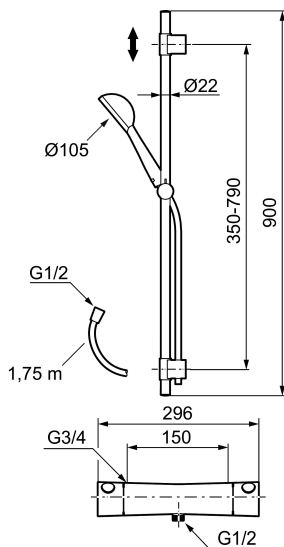

MORA ONE shower kit

Technical innovation, craftsmanship and design go hand in hand in the Mora One series. The shower lifts the entire bathroom and guarantees a relaxing experience needed in the stress of everyday life. Thomas Sandell, architect and designer, has created a sober and elegant series of mixers gently expressing usability, beauty and durability. Mora One is available as a shower and head shower set, or as a complete shower system kit including shower or bath mixer.

Article number: 261600.DB

Description: Chrome, incl. s-connection (2x701001)

Consist of:

Mora One shower mixer art.no. 261100

- Pressure balanced thermostatic mixer
- Temperature handle with safety stop at 38°C
- With Eco-function
- Approved non-return valves, EN-Standard EN1717

Mora One shower art.no. 130340

- Shower hose in metal, PVC- and BPA-free
- With adjustable wall brackets for usage of existing screw holes
- With Easy-Clean anti-limescale system
- Eco (energy and water saving hand shower 9 l/min)