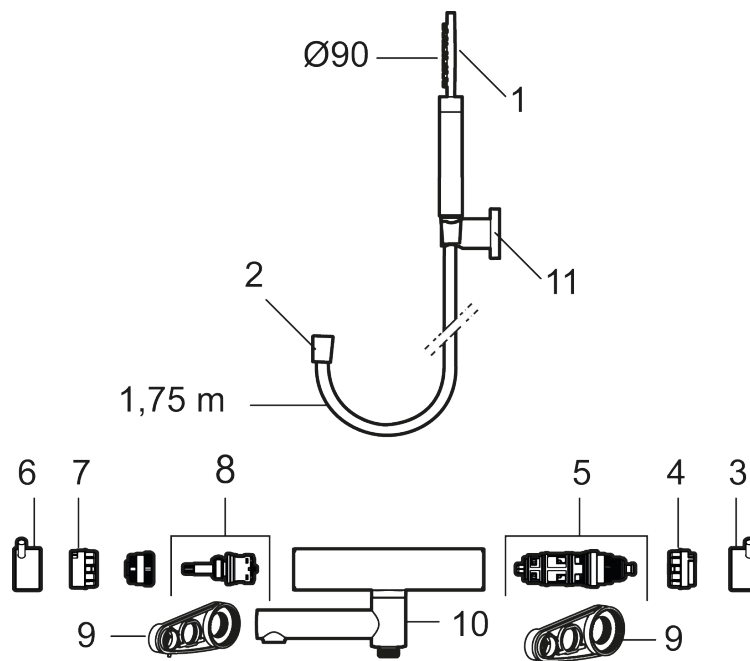

### Unique characteristics

Backflow protection unit type **EB**

- With hand shower, holder and hose in metal, PVC- and BPA-free
- Swivel spout with built-in diverter
- Pressure balanced thermostatic mixer
- Temperature handle with safety stop at 38°C
- With Eco-function
- Approved non-return valves, EN-Standard EN1717

### Sparepartlist

NO.	ART NO.	RSK	DESCRIPTION
1	209575	8275496	Hand shower, chrome
1	209575.12	8275497	Hand shower, matte black
1	209575.22	8275498	Hand shower, matte white
1	209575.44	8275499	Hand shower, matte grey
1	209575.60	8275500	Hand shower, polished brass PVD
1	209575.62	8275501	Hand shower, brused brass PVD
2	131170.AE	8251927	Shower hose in metal, 1750 mm, chrome