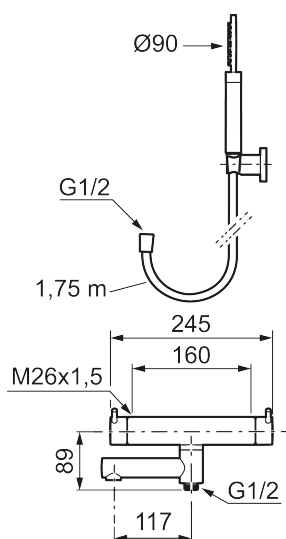

Article number: 270000.12 Flow 3 bar: 20.0 l/m

Description: Matte black, 160 c/c

### Unique characteristics

Backflow protection unit type **EB**

- With hand shower, holder and hose in metal, PVC- and BPA-free
- Swivel spout with built-in diverter
- Pressure balanced thermostatic mixer
- Temperature handle with safety stop at 38°C
- With Eco-function
- Approved non-return valves, EN-Standard EN1717

### Sparepartlist

NO.	ART NO.	RSK	DESCRIPTION
1	209575	8275496	Hand shower, chrome
1	209575.12	8275497	Hand shower, matte black
1	209575.22	8275498	Hand shower, matte white
1	209575.44	8275499	Hand shower, matte grey
1	209575.60	8275500	Hand shower, polished brass PVD
1	209575.62	8275501	Hand shower, brused brass PVD
2	131170.AE	8251927	Shower hose in metal, 1750 mm, chrome