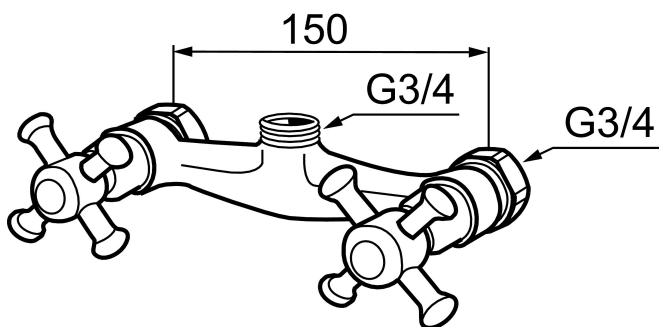

MORA CLASSIC shower mixer

Mora Classic is an exclusive range of taps with solid, rounded lines that embrace the design ideals of the past. All the parts are made of metal with genuine Mora quality. Mora Classic bath mixers provide outstanding comfort and safety and add an exclusive touch to your whole bathroom interior. All the mixers have a ceramic seal as standard. This is modern technology fused with classic style at its best.

Article number: 700664

Description: Chrome

Uniqe characteristics

- For Mora Classic Family
- With shower connection up