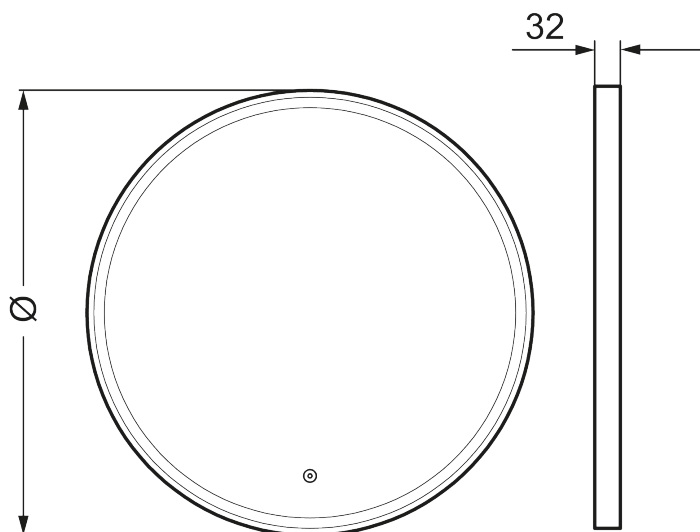

Unique characteristics

MORA SOLO I

Encased in an attractive metal frame in matt black aluminium, with an inner LED band, Solo I gives a dynamic atmosphere to an interior. Its mirror is anti-fog for ease of use, allowing the simplicity of the design to always remain in focus.

About the collection

An attractive framed design, with touch-operated backlighting in a versatile mirror package that's easy to style into any space.

Article number: 953101.12

Description: Ø700 mm

- Black aluminium frame
- Energy efficient LED lighting
- Copper-free glass with safety film
- Steam free with heated demister pad
- Touch operated on/off
- Light temperature 6400 K
- IP 44 certified, third party CE certified
- Mounting distance from wall: 40 mm