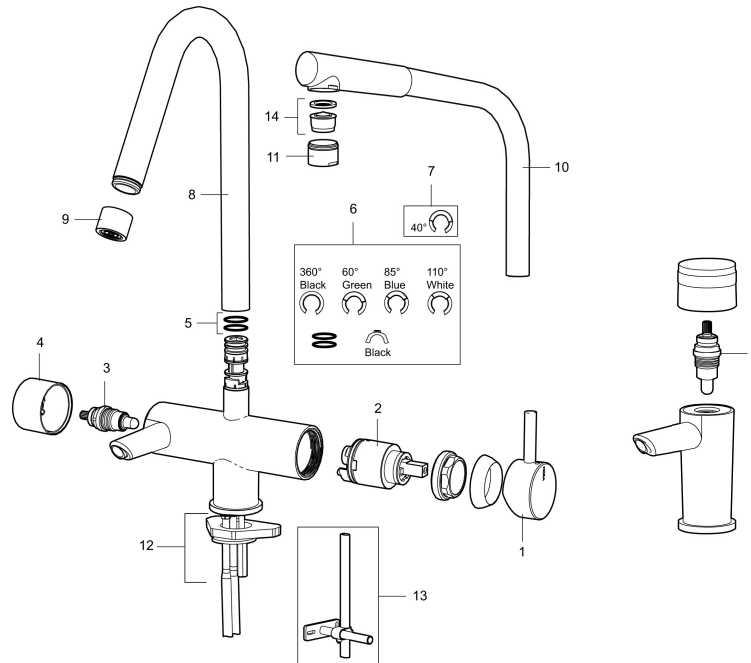

## MORA IZZY F+ kitchen mixer

Single lever mixer with integrated tap function for connector to water filters

Article number: 703062

Description: Chrome

- ESS (energy saving system)
- Single lever mixer with integrated tap function for connector to water filters
- Swivel spout, limitation part for 60°, 85°, 110° or 360° included
- Soft PEX® hoses with 3/8" connecting nut (stainless steel braided)
- Hole diameter Ø32-37mm

Unique characteristics

Backflow protection unit type

**PRODUCT DESCRIPTION**

# MORA IZZY F+ kitchen mixer

Single lever mixer with integrated tap function for connector to water filters

Article number: 703062

## Sparepartlist

NO.	ART NO.	RSK	DESCRIPTION
1	708995.AE		Lever, complete, chrome
2	708498.AE	8345125	Ceramic cartridge
3	409324.AE	8345171	Head piece
4	209525.AE		On/off handle
5	209523.AE	8938222	Gasket kit
6	209524.AE	8346915	Limitation segment
7	209543.AE	8346916	Limitation segment 40°
8	209522.AE	8326736	Swivel spout, Izzy C+
9	131395.AE	8281492	Aerator M22 int.
10	409397.AE	8326734	Spout K6, complete
11	131415.AE	8281512	Housing M24 utv., 15 mm, chrome
12	209521.AE	8346913	Fastening details
13	409340.AE	8531598	Stabilization kit
14	131394.AE	8242225	Aerator insert, 7–9 l/min at 300 kPa