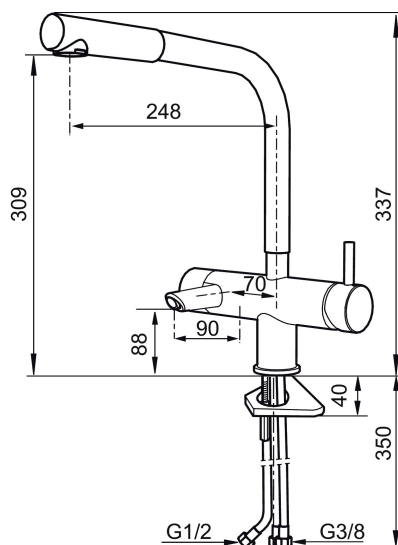

MORA IZZY F+ kitchen mixer

Single lever mixer with integrated tap function for connector to water filters

Article number: 703062

Description: Chrome

- ESS (energy saving system)
- Single lever mixer with integrated tap function for connector to water filters
- Swivel spout, limitation part for 60°, 85°, 110° or 360° included
- Soft PEX® hoses with 3/8" connecting nut (stainless steel braided)
- Hole diameter Ø32-37mm

Unique characteristics

Backflow protection unit type